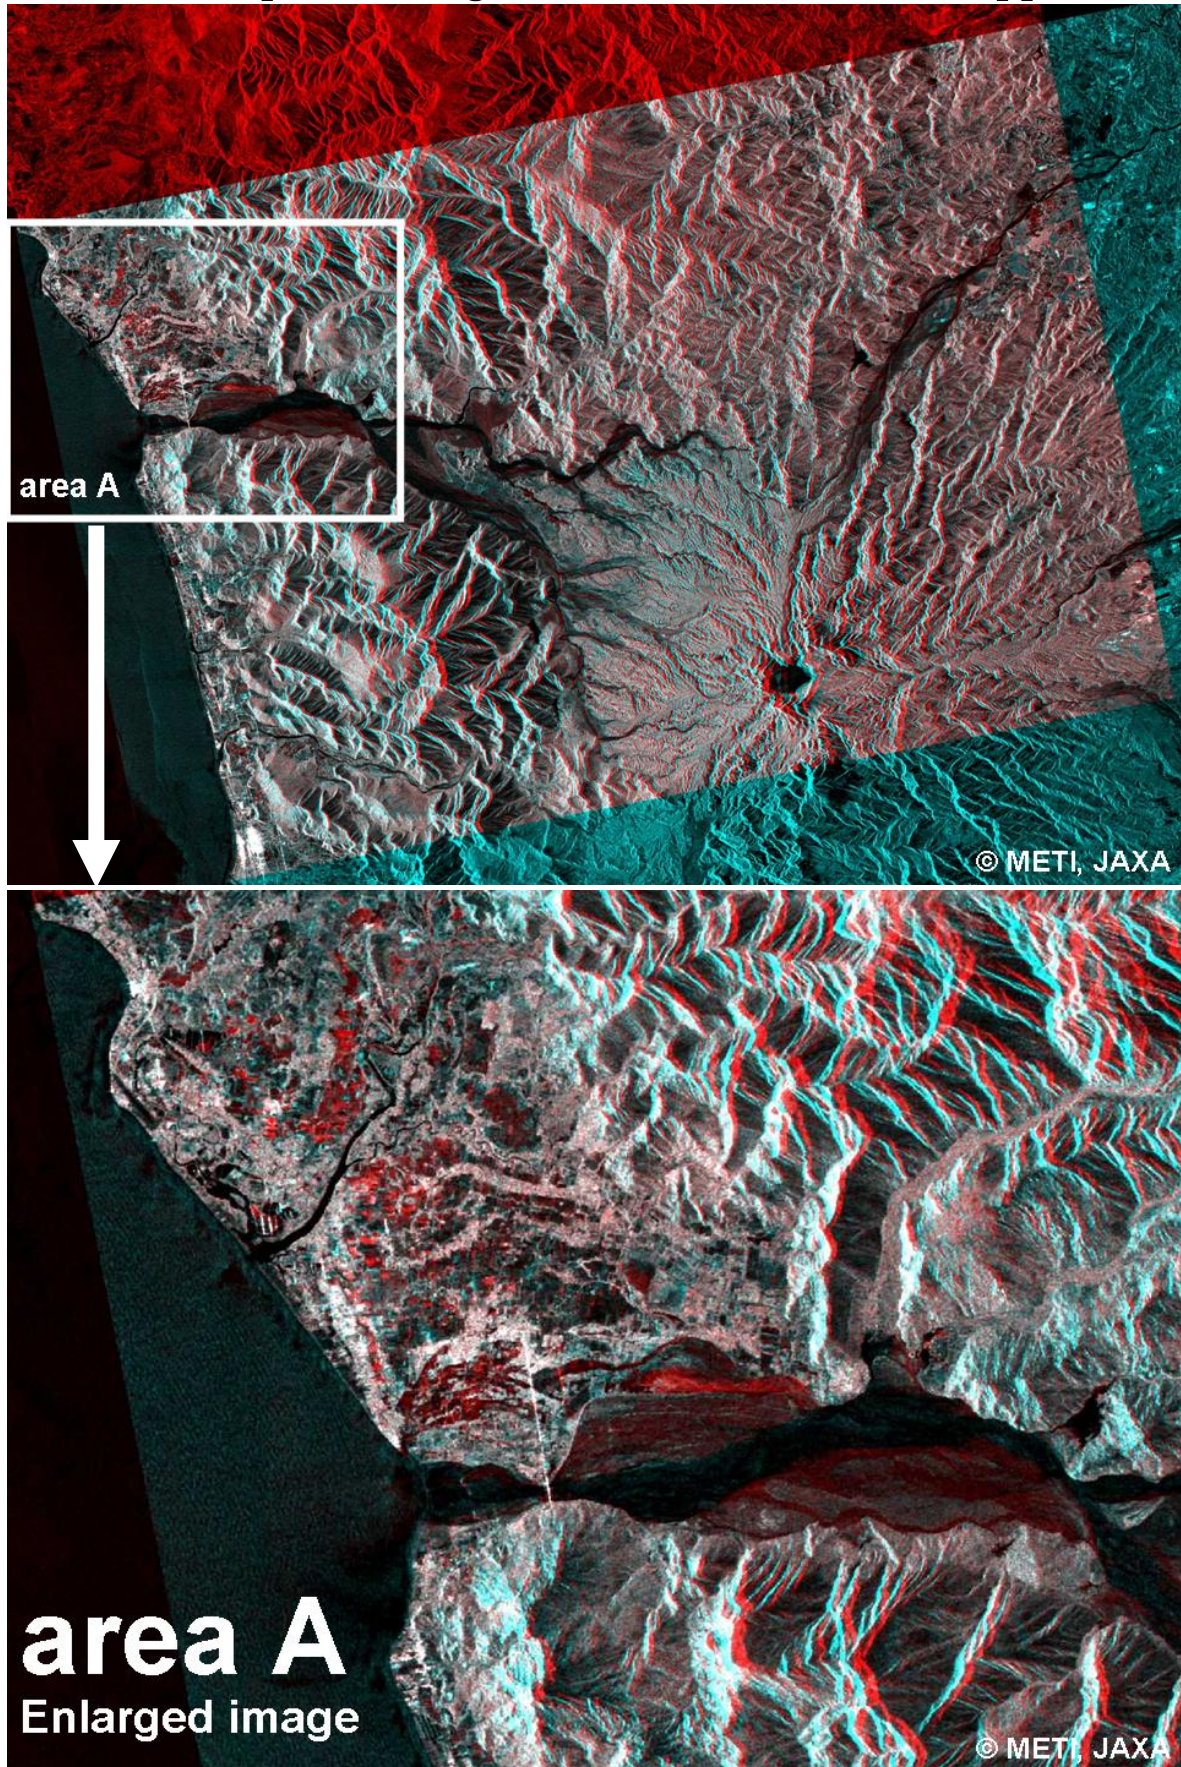

Color composite image over BOTOLAN in Philippines

This is a color composite image by pre (2009/1/27) and post (2009/8/11) disaster, and assigned **R**ed for pre, **G**reen and **B**lue for post disaster. The Red colors shows changes may cause by inundation induced by Typhoon Moracot. *** Red color on the mountainous areas indicated anomalies because this image composed by two different off nadir angles.