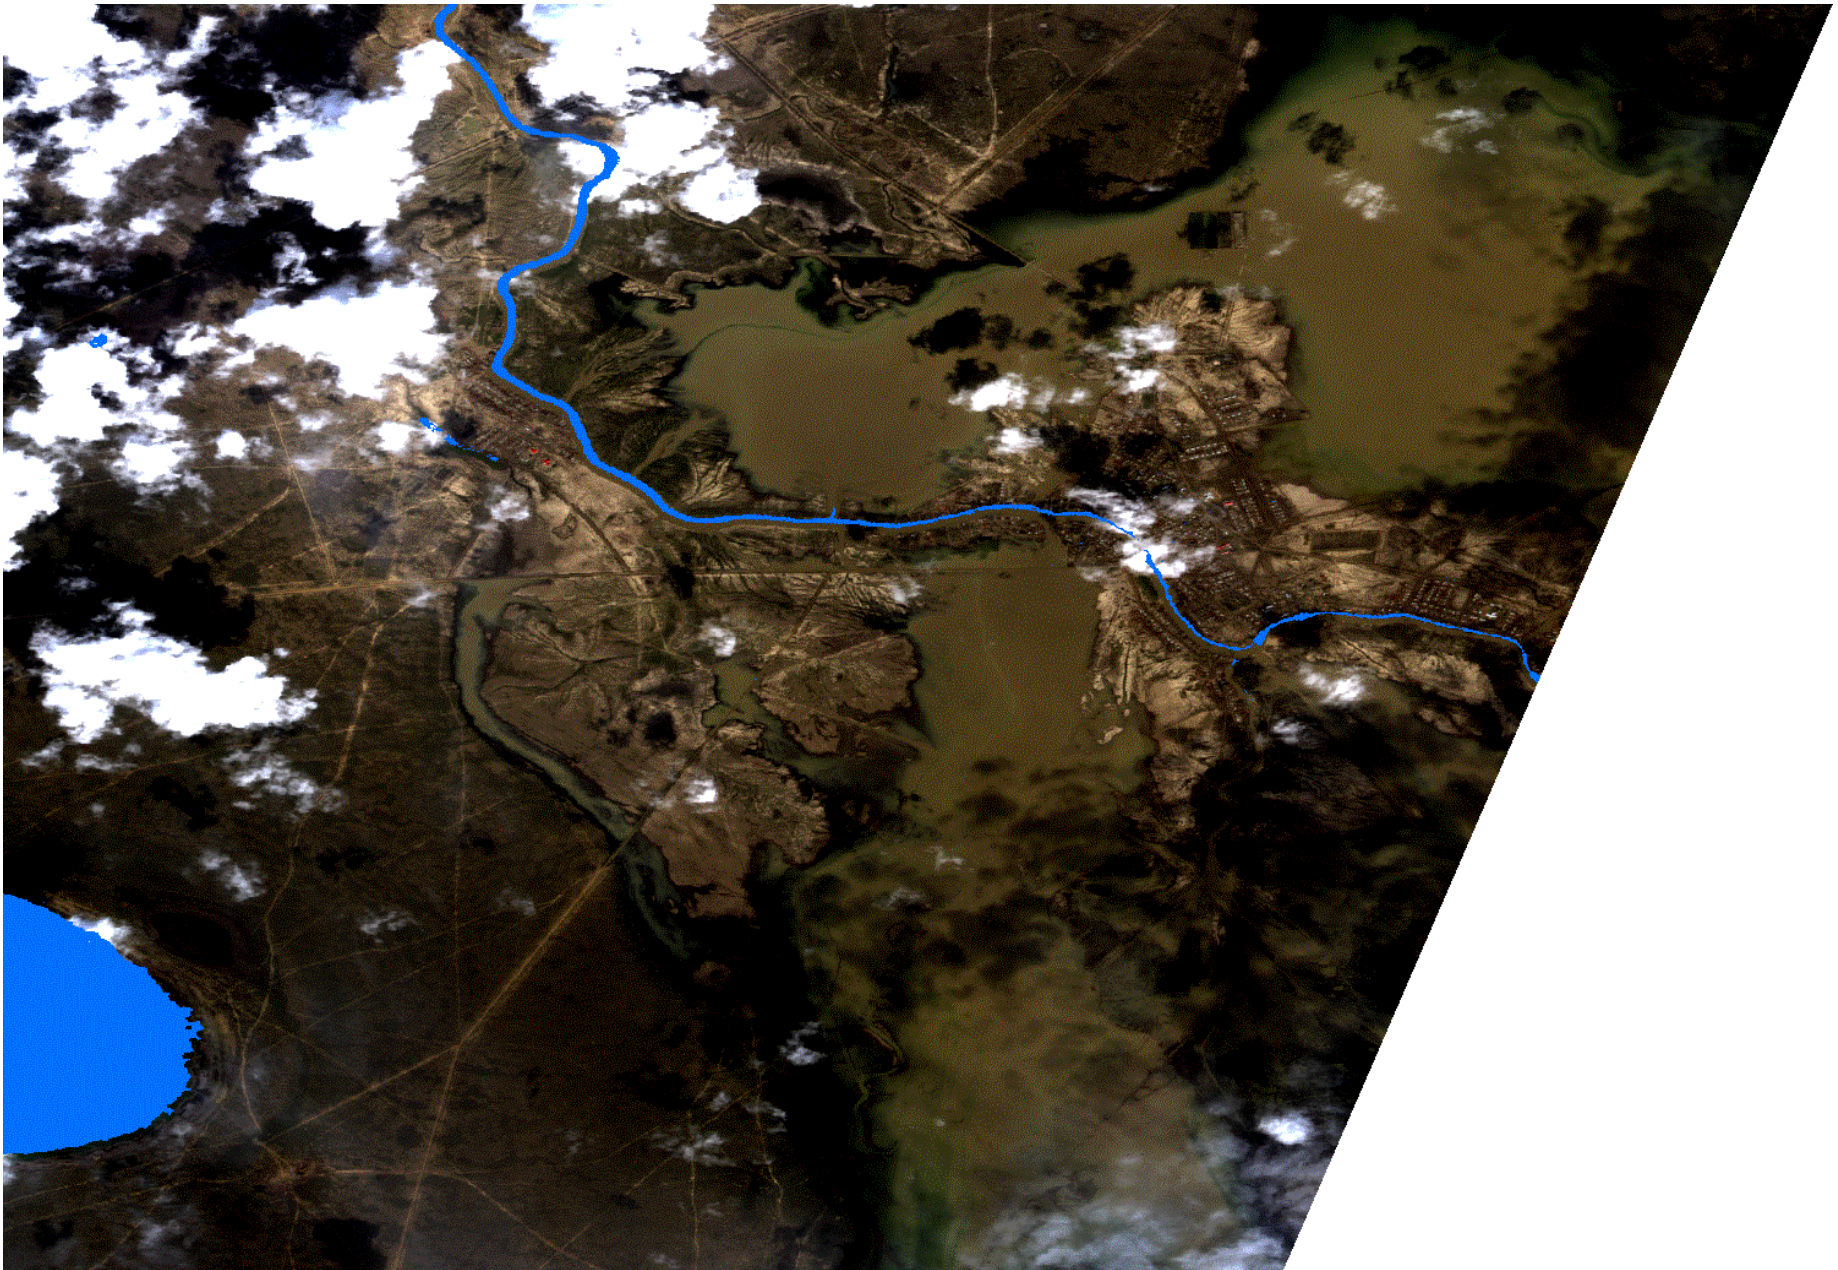

Space Image Landsat of district Kaztalovsky in the West Kazakhstan
11 november 2009 (before disaster)

Space Image ALOS AVNIR of district Kaztalovsky in the West Kazakhstan
30 august 2010 (before disaster)

Space Image ALOS AVNIR of district Kaztalovsky in the West Kazakhstan
17 april 2011 (after disaster)

Space Image ALOS AVNIR of district Kaztalovsky in the West Kazakhstan
17 april 2011 (after disaster)

Space Image ALOS PALSAR of Razdolnyi and Zelenovsky districts in West
Kazakhstan
16 april 2011

Space Image ALOS PALSAR of Ashysay Shyngyrlaussky district in the West
Kazakhstan
16 april 2011