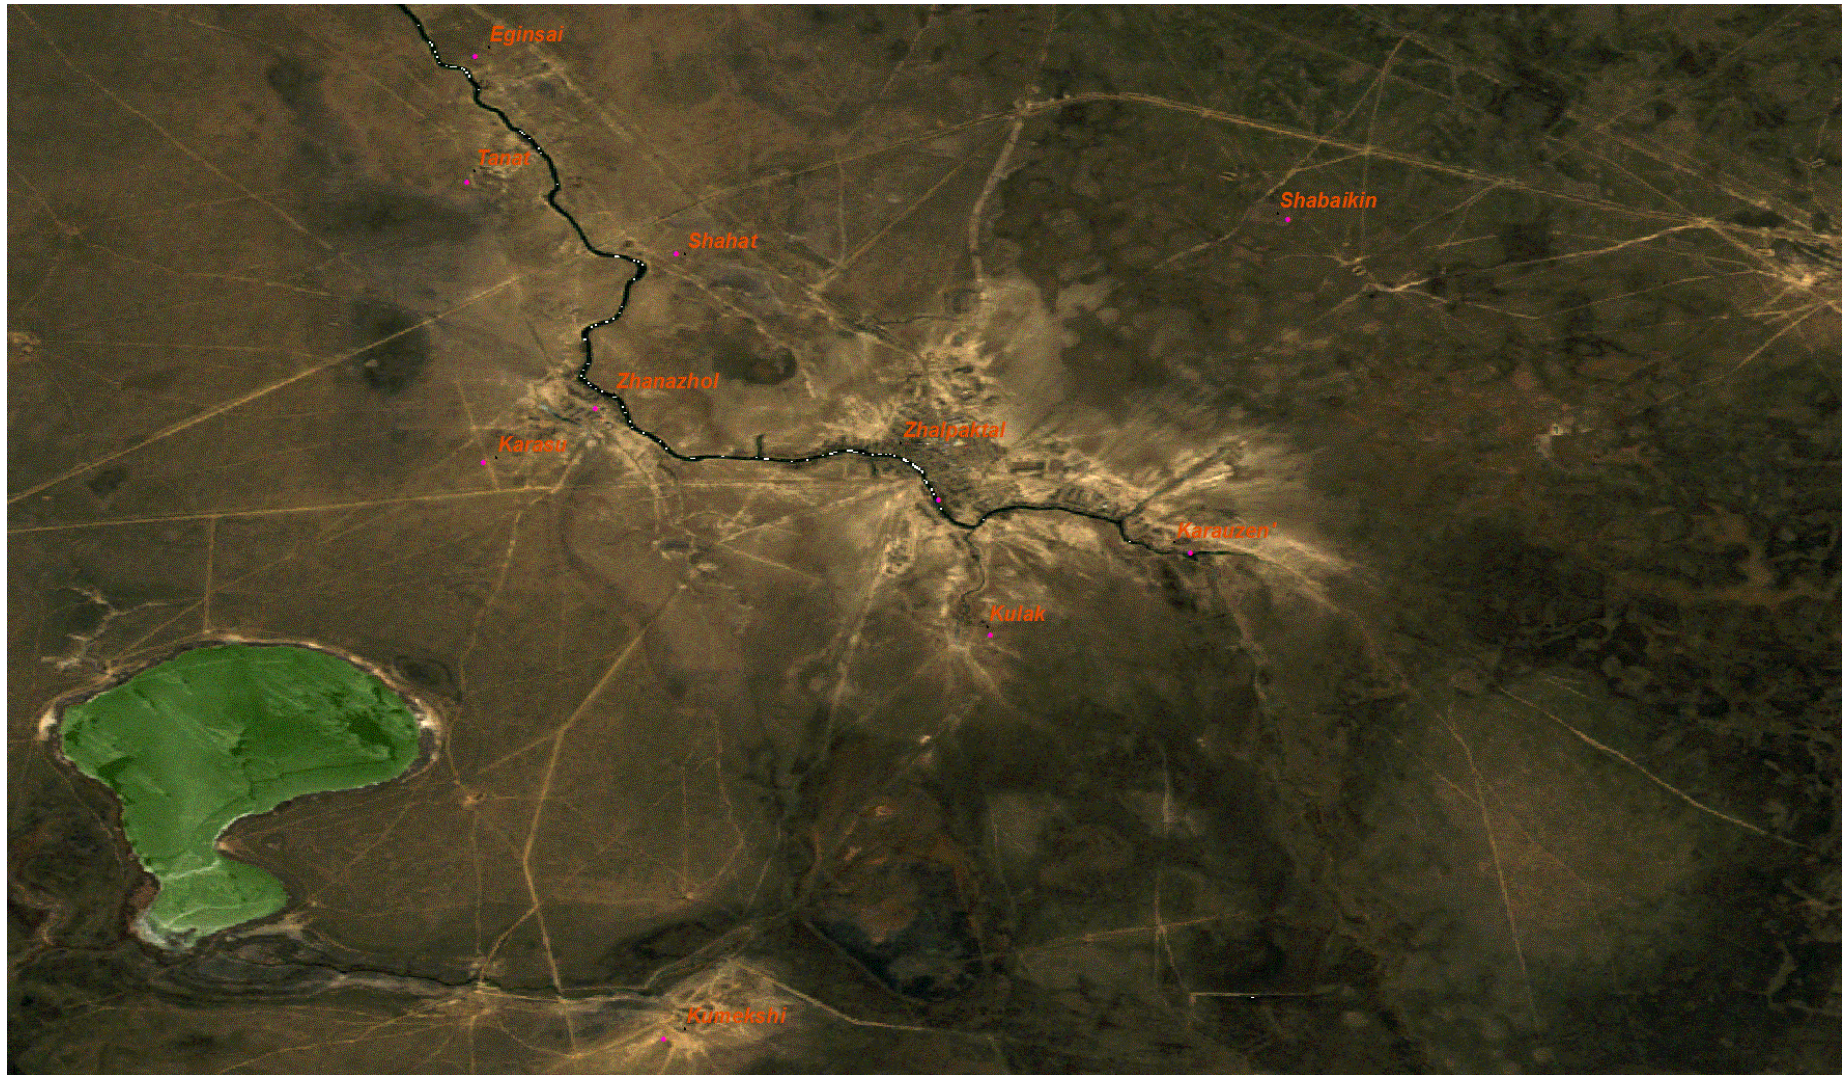

Space Image Landsat of district Kaztalovsky in the West Kazakhstan
11 november 2009 (before disaster)

Space Image ALOS AVNIR of district Kaztalovsky in the West Kazakhstan
30 august 2010 (before disaster)

Space Image ALOS AVNIR of district Kaztalovsky in the West Kazakhstan
17 april 2011 (after disaster)

Space Image ALOS AVNIR of district Kaztalovsky in the West Kazakhstan
17 april 2011 (after disaster)

Space Image ALOS PALSAR of Razdolnyi and Zelenovsky districts in West
Kazakhstan
16 april 2011

Space Image ALOS PALSAR of Ashysay Shyngyrlaussky district in the West
Kazakhstan
16 april 2011