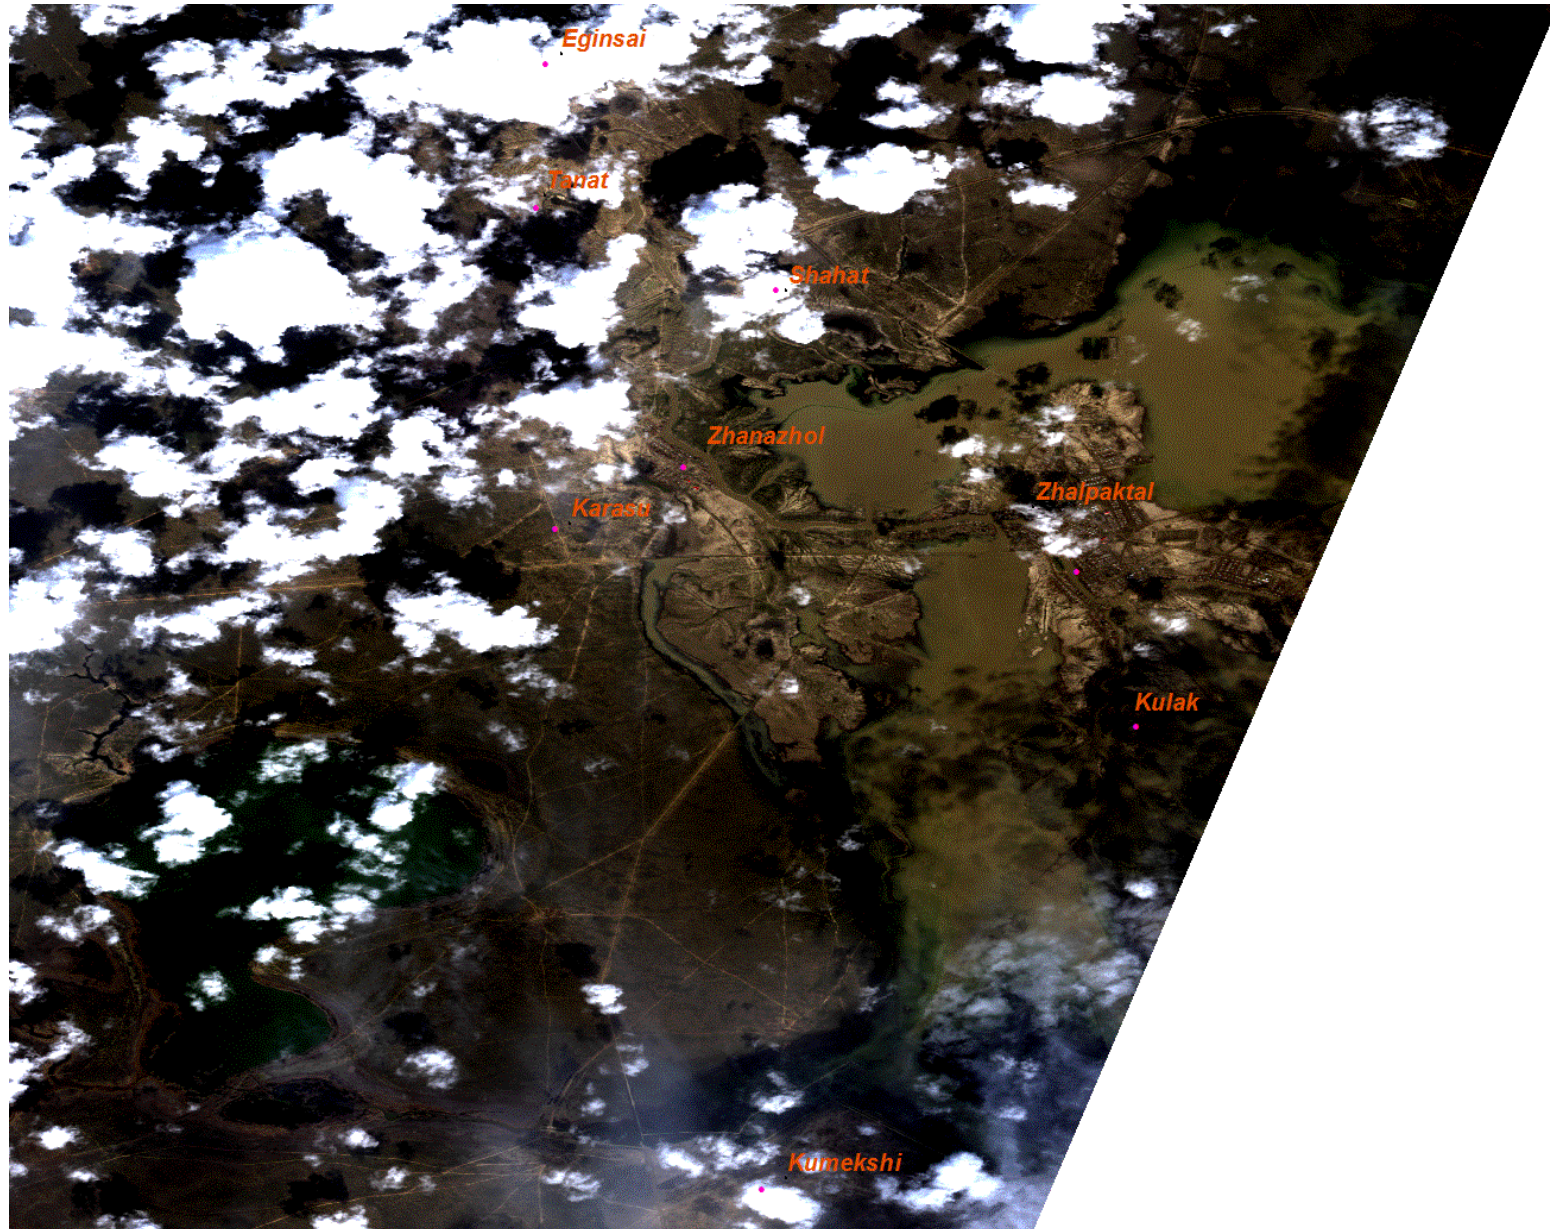

Space Image Landsat of district Kaztalovsky in the West Kazakhstan
11 november 2009 (before disaster)

Space Image ALOS AVNIR of district Kaztalovsky in the West Kazakhstan
30 august 2010 (before disaster)

Space Image ALOS AVNIR of district Kaztalovsky in the West Kazakhstan
17 april 2011 (after disaster)

Space Image ALOS AVNIR of district Kaztalovsky in the West Kazakhstan
17 april 2011 (after disaster)

Space Image ALOS PALSAR of Razdolnyi and Zelenovsky districts in West
Kazakhstan
16 april 2011

Space Image ALOS PALSAR of Ashysay Shyngyrlaussky district in the West
Kazakhstan
16 april 2011