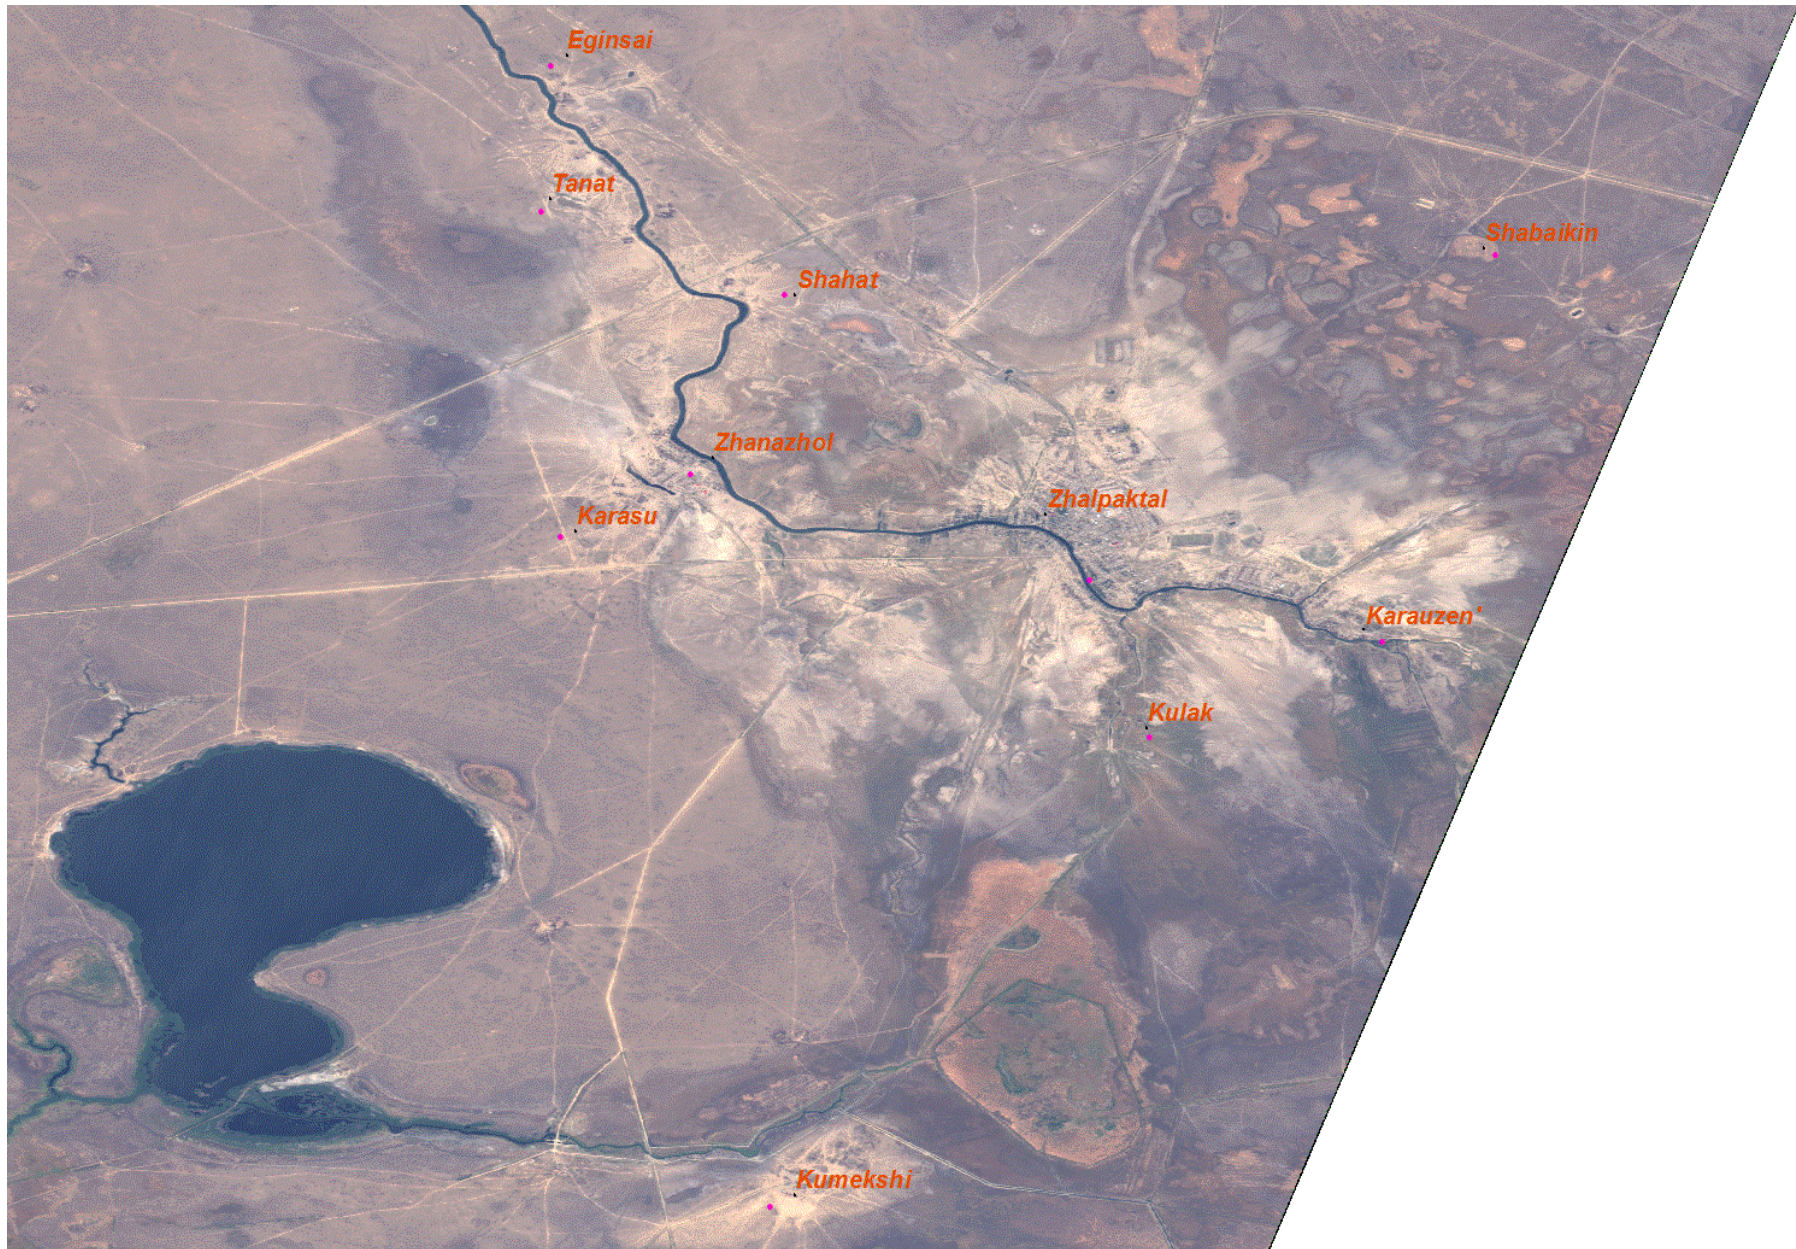

Space Image Landsat of district Kaztalovsky in the West Kazakhstan
11 november 2009 (before disaster)

Space Image ALOS AVNIR of district Kaztalovsky in the West Kazakhstan
30 august 2010 (before disaster)

Space Image ALOS AVNIR of district Kaztalovsky in the West Kazakhstan
17 april 2011 (after disaster)

Space Image ALOS AVNIR of district Kaztalovsky in the West Kazakhstan
17 april 2011 (after disaster)

Space Image ALOS PALSAR of Razdolnyi and Zelenovsky districts in West
Kazakhstan
16 april 2011

Space Image ALOS PALSAR of Ashysay Shyngyrlaussky district in the West
Kazakhstan
16 april 2011