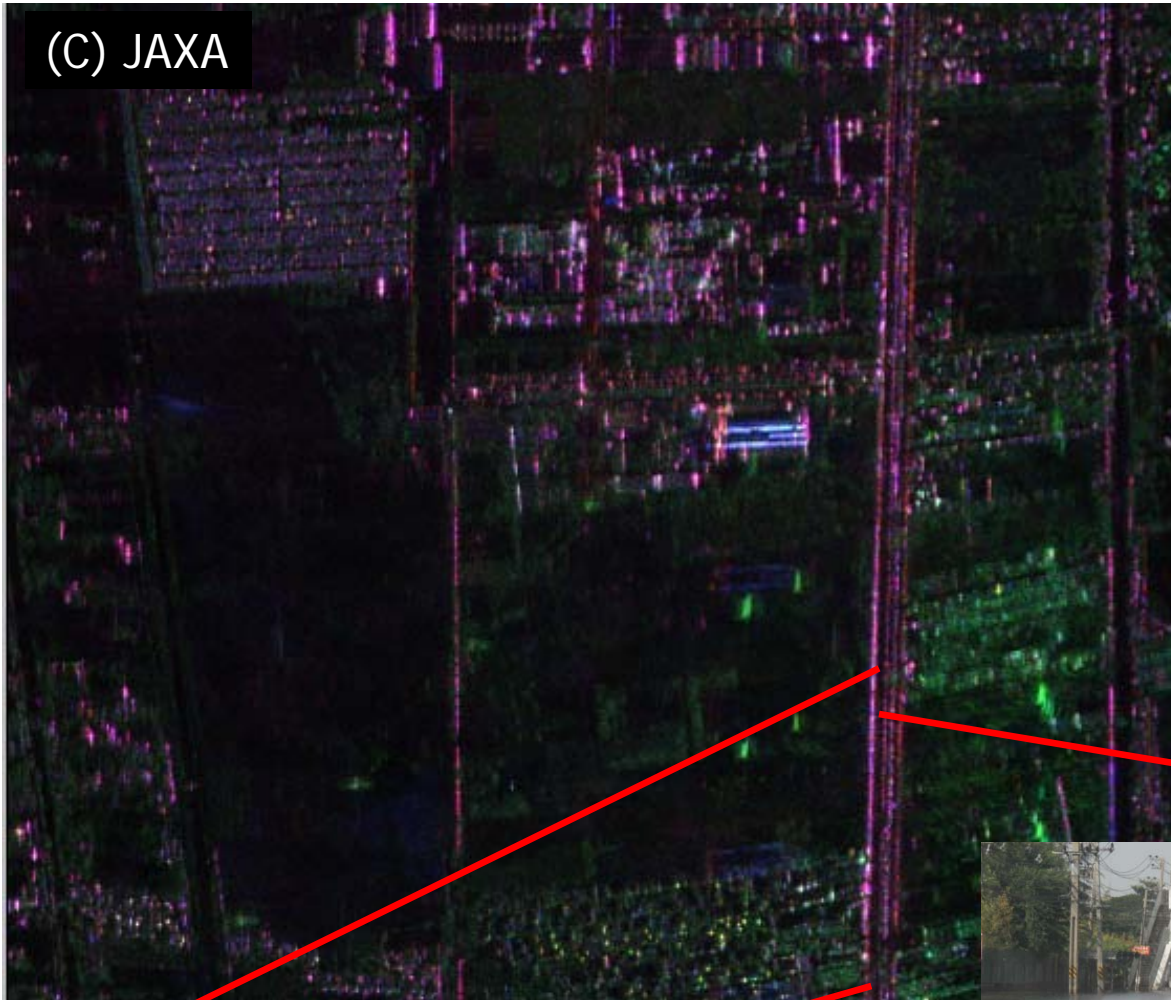

**Around Don Muang Airport
on 6th Nov.**

R: HH
G: HV
B: VV

1. Rangsit-Pathm Thani

Future Park

Photo on 6th Nov
from Tollway
(West Direction)

Rangsit Canal

Chulalongkorn
Gate

The road is heavily
flooded outside the
bridge.

2. Don Muang Tollway

(C) JAXA

Photo on 6th Nov
(North Direction)

The left-side of
the road is
flooded.

End of Tollway

(C) JAXA

The road under the raised way is flooded. There are cars on the raised way, but no car on the road.

3. Don Muang Tollway