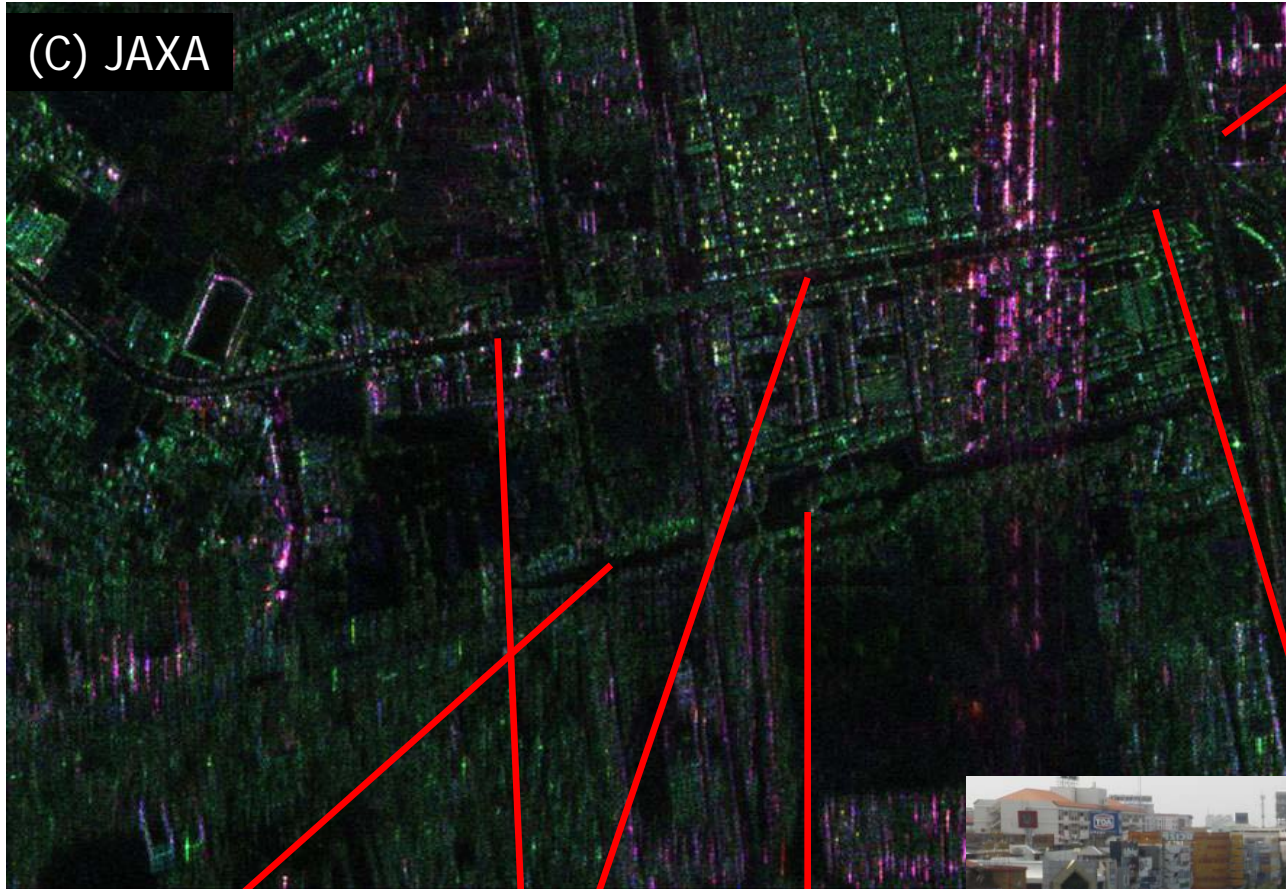

**Around Don Muang Airport
on 6th Nov.**

R: HH
G: HV
B: VV

1. Rangsit-Pathm Thani

Future Park

Photo on 6th Nov
from Tollway
(West Direction)

Rangsit Canal

Chulalongkorn
Gate

The road is heavily
flooded outside the
bridge.

2. Don Muang Tollway

(C) JAXA

Photo on 6th Nov
(North Direction)

The left-side of
the road is
flooded.

End of Tollway

(C) JAXA

The road under the raised way is flooded. There are cars on the raised way, but no car on the road.

3. Don Muang Tollway