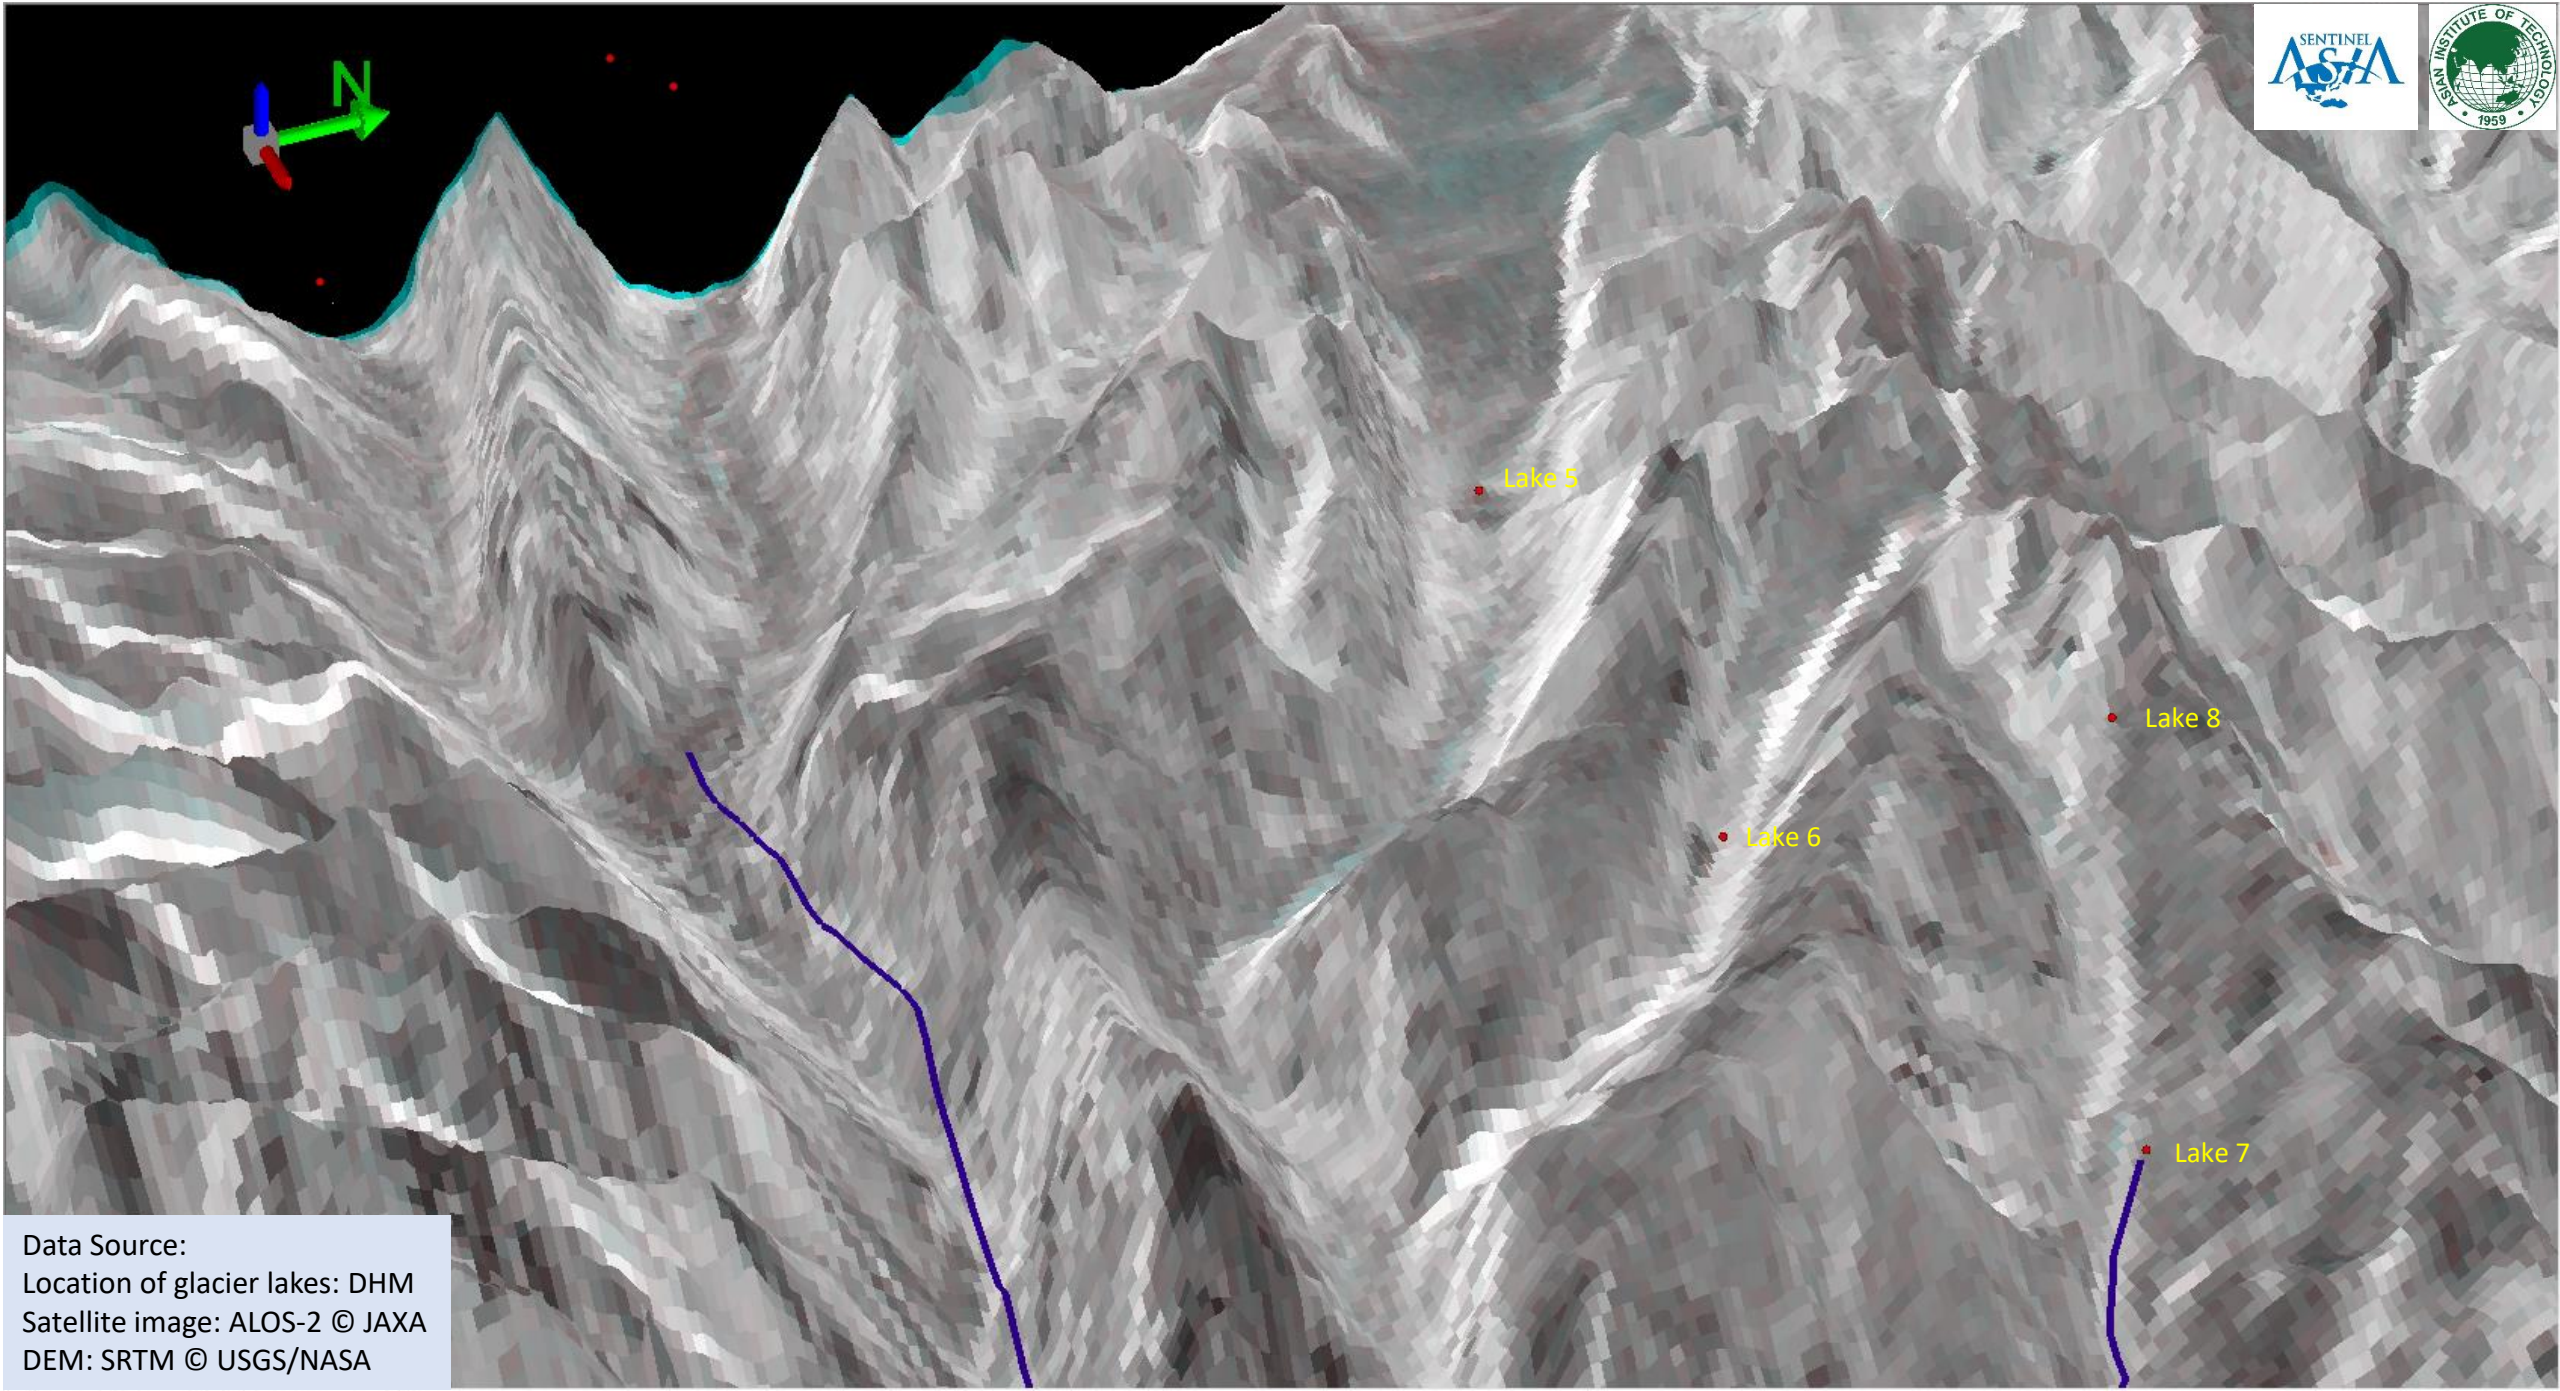

R:G:B = 2016/3/10 : 2016/12/29 : 2016/12/29

Data Source:
Location of glacier lakes: DHM
Satellite image: ALOS-2 © JAXA
DEM: SRTM © USGS/NASA