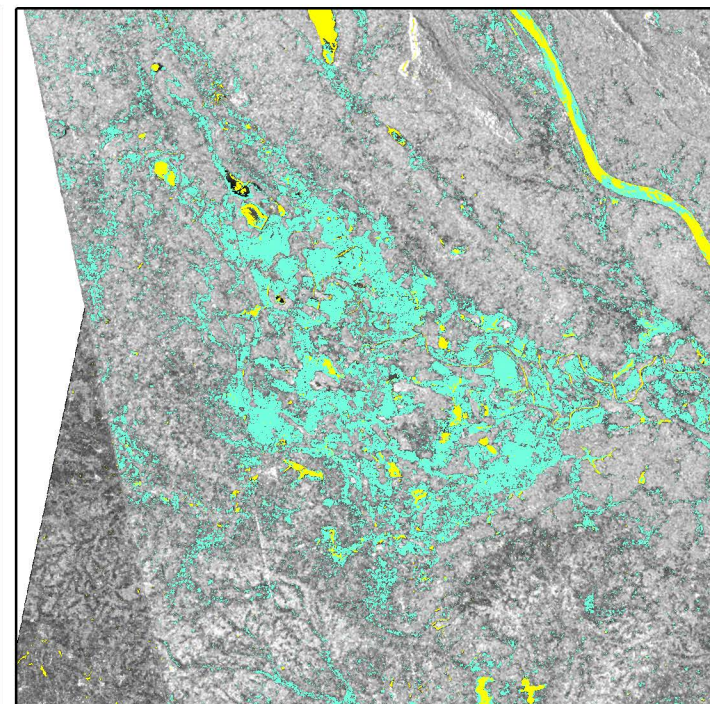

Post-event:
 P43, 2018/08/08
 P147, 2018/08/10

**Post-Event
Image**

Thailand

ALOS-2 image used:

Pre-event:
 P43, 2016/03/07
 P147, 2018/04/06

Post-event:
 P43, 2018/08/08
 P147, 2018/08/10

Flood Mapping