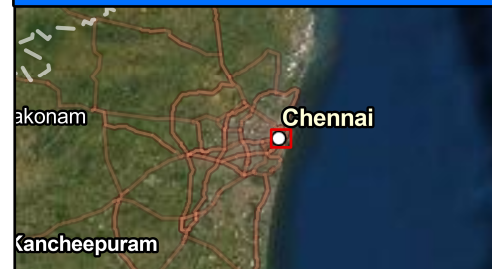

Flood Area in Chennai, India

As Observed by *Sentinel 1* on 16 Nov,2021

Locator

Legend

- Permanent Waterbody
- Sentinel1 Observed Flood Area

Description

- This Map shows flooded inundation area after heavy rainfall in Chennai on 07 Nov,2021
- Crops, Urban and Coastal areas are effected by flooding
- Accuracy of this product is not validated

Map Information

-Coordinate System: GCS WGS 1984 DD

-Unit Degree

Data Source

Copernicus Open Access Hub & ESA

- Satellite Product: **Sentinel 1**
- Pre-Cyclonic Strom: 2021-11-04
- Post-Cyclonic Strom: 2021-11-16