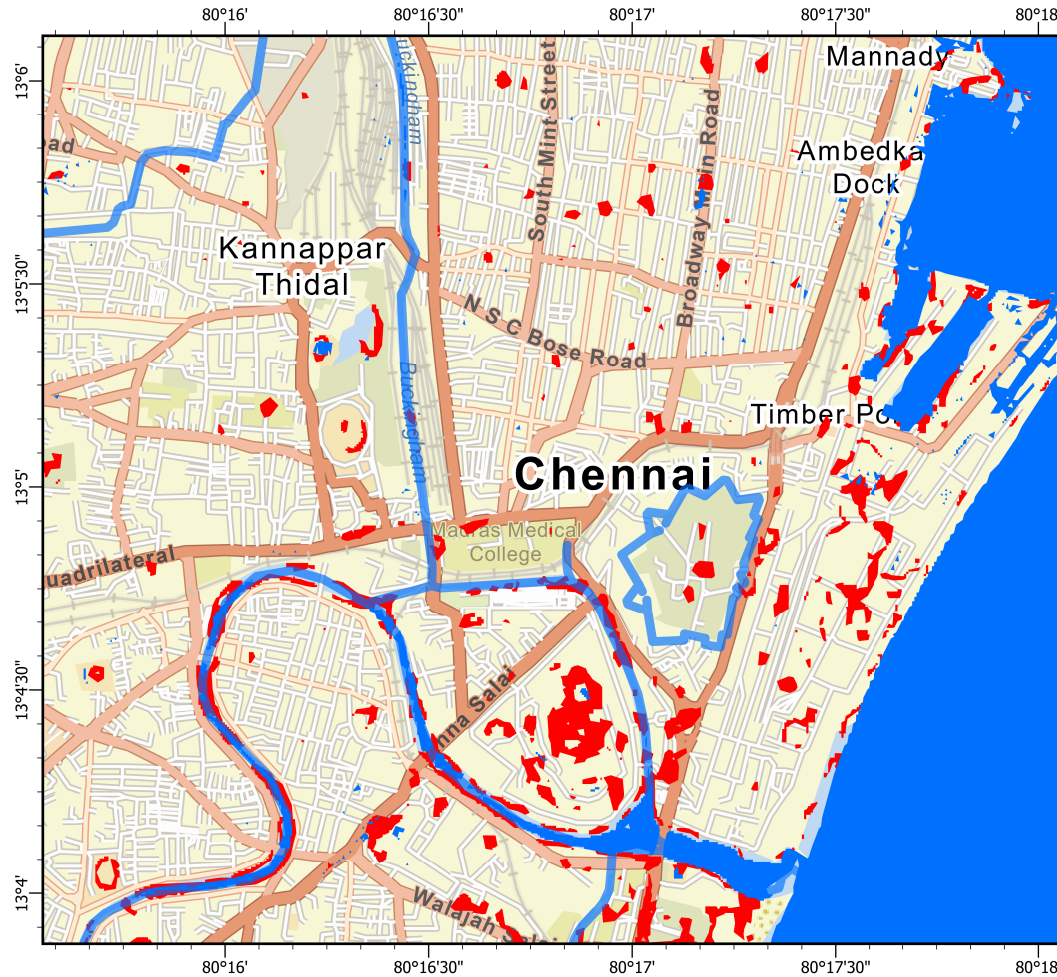

Flood Area in Chennai, India

As Observed by *Sentinel 1* on 16 Nov,2021

Locator

Legend

- Permanent Waterbody
- Sentinel1 Observed Flood Area

Description

- This Map shows flooded inundation area after heavy rainfall in Chennai on 07 Nov,2021
- Crops, Urban and Coastal areas are effected by flooding
- Accuracy of this product is not validated

Map Information

-Coordinate System: GCS WGS 1984 DD

-Unit Degree

Data Source

Copernicus Open Access Hub & ESA

- Satellite Product: **Sentinel 1**
- Pre-Cyclonic Strom: 2021-11-04
- Post-Cyclonic Strom: 2021-11-16