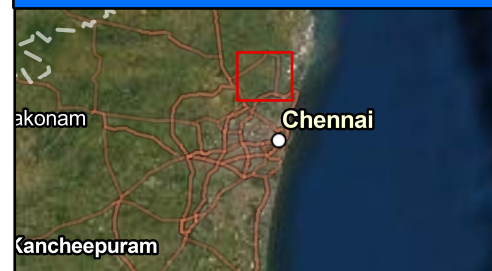

Flood Area in Nappalayam-Chennai, India

As Observed by *Sentinel 1* on 16 Nov,2021

Locator

Legend

- Permanent Waterbody
- Sentinel1 Observed Flood Area

Description

- This Map shows flooded inundation area after heavy rainfall in Chennai on 07 Nov,2021
- Crops, Urban and Coastal areas are effected by flooding
- Accuracy of this product is not validated

Map Information

-Coordinate System: GCS WGS 1984 DD

-Unit Degree

Data Source

Copernicus Open Access Hub & ESA

- Satellite Product: **Sentinel 1**
- Pre-Cyclonic Strom: 2021-11-04
- Post-Cyclonic Strom: 2021-11-16