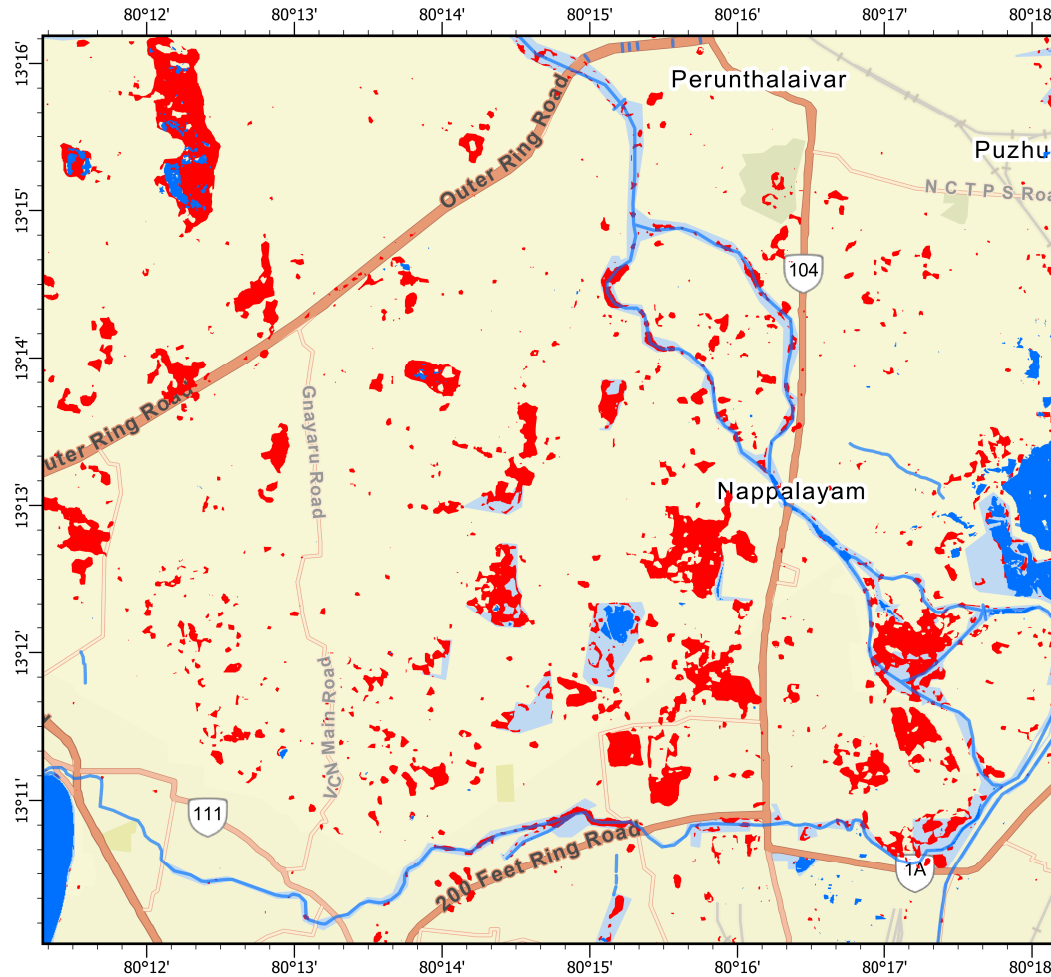

Flood Area in Nappalayam-Chennai, India

As Observed by *Sentinel 1* on 16 Nov,2021

Locator

Legend

- Permanent Waterbody
- Sentinel1 Observed Flood Area

Description

- This Map shows flooded inundation area after heavy rainfall in Chennai on 07 Nov,2021
- Crops, Urban and Coastal areas are effected by flooding
- Accuracy of this product is not validated

Map Information

-Coordinate System: GCS WGS 1984 DD

-Unit Degree

Data Source

Copernicus Open Access Hub & ESA

- Satellite Product: **Sentinel 1**
- Pre-Cyclonic Strom: 2021-11-04
- Post-Cyclonic Strom: 2021-11-16