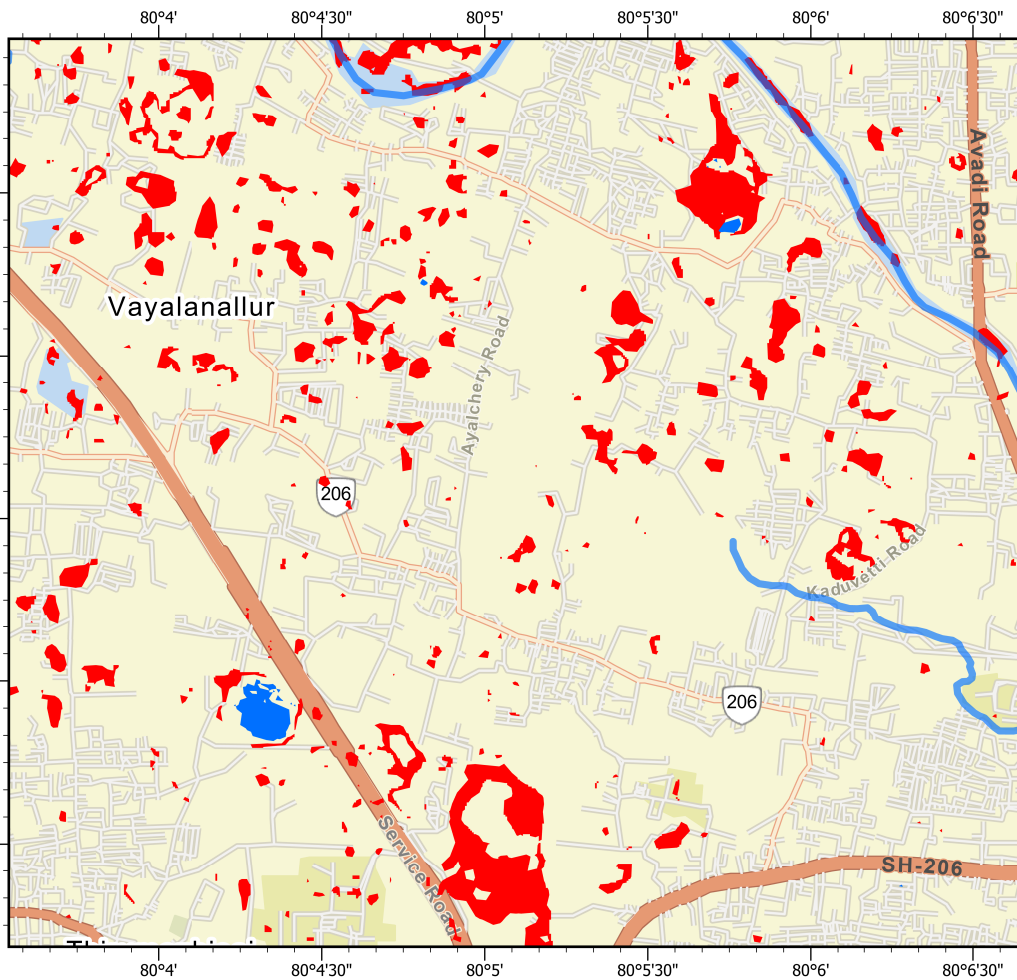

Flood Area in Vayalanallur-Chennai, India

As Observed by *Sentinel 1* on 16 Nov,2021

Locator

Legend

- Permanent Waterbody
- Sentinel1 Observed Flood Area

Description

- This Map shows flooded inundation area after heavy rainfall in Chennai on 07 Nov,2021
- Crops, Urban and Coastal areas are effected by flooding
- Accuracy of this product is not validated

Map Information

-Coordinate System: GCS WGS 1984 DD

-Unit Degree

Data Source

Copernicus Open Access Hub & ESA

- Satellite Product: **Sentinel 1**
- Pre-Cyclonic Strom: 2021-11-04
- Post-Cyclonic Strom: 2021-11-16