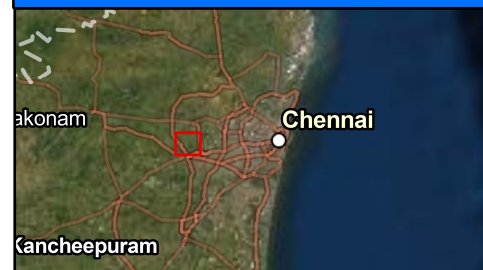

Flood Area in Vayalanallur-Chennai, India

As Observed by *Sentinel 1* on 16 Nov,2021

Locator

Legend

- Permanent Waterbody
- Sentinel1 Observed Flood Area

Description

- This Map shows flooded inundation area after heavy rainfall in Chennai on 07 Nov,2021
- Crops, Urban and Coastal areas are effected by flooding
- Accuracy of this product is not validated

Map Information

-Coordinate System: GCS WGS 1984 DD

-Unit Degree

Data Source

Copernicus Open Access Hub & ESA

- Satellite Product: **Sentinel 1**
- Pre-Cyclonic Strom: 2021-11-04
- Post-Cyclonic Strom: 2021-11-16