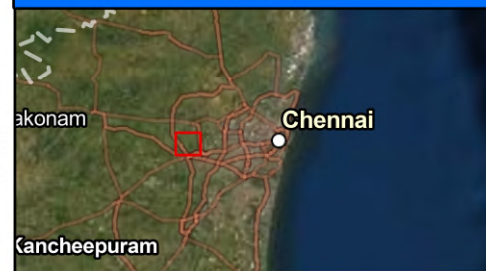

Flood Area in Vayalanallur-Chennai, India

As Observed by *Sentinel 1* on 16 Nov,2021

Locator

Legend

- Permanent Waterbody
- Sentinel1 Observed Flood Area

Description

- This Map shows flooded inundation area after heavy rainfall in Chennai on 07 Nov,2021
- Crops, Urban and Coastal areas are effected by flooding
- Accuracy of this product is not validated

Map Information

-Coordinate System: GCS WGS 1984 DD

-Unit Degree

Data Source

Copernicus Open Access Hub & ESA

- Satellite Product: **Sentinel 1**
- Pre-Cyclonic Strom: 2021-11-04
- Post-Cyclonic Strom: 2021-11-16