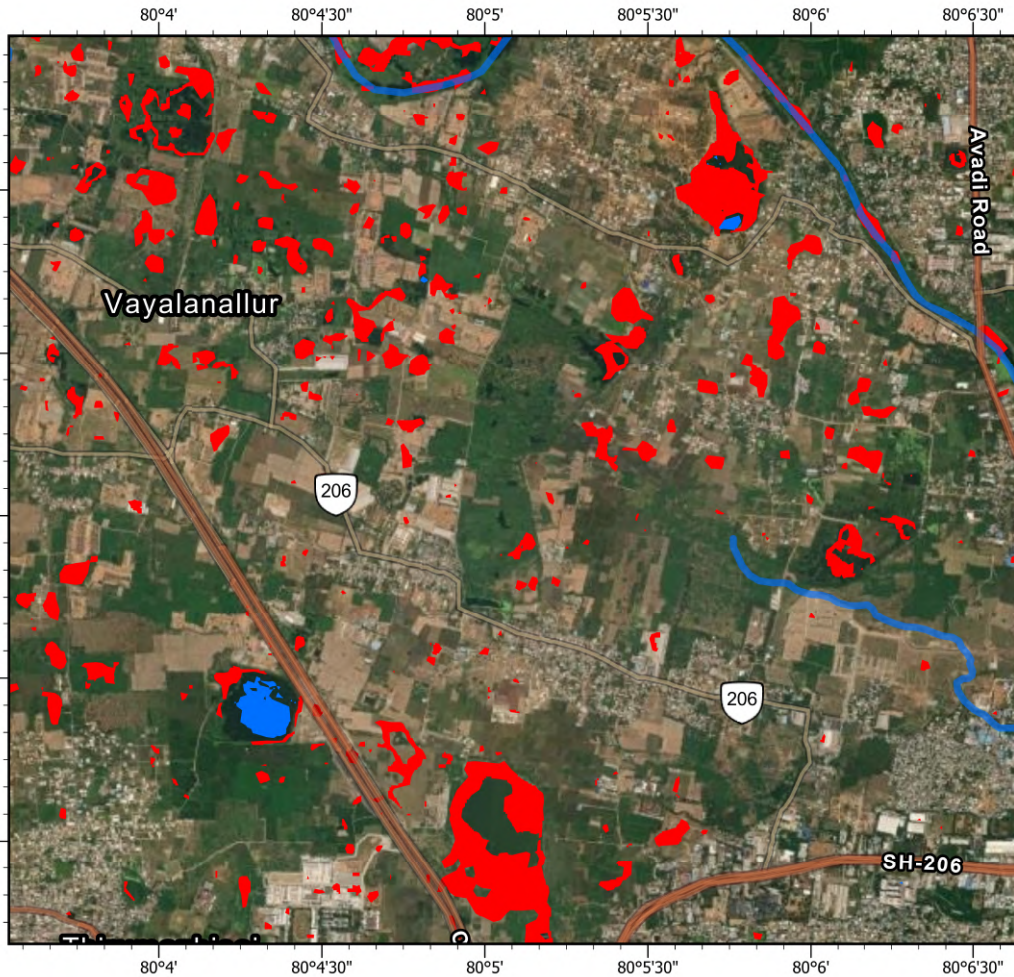

Flood Area in Vayalanallur-Chennai, India

As Observed by *Sentinel 1* on 16 Nov,2021

Locator

Legend

- Permanent Waterbody
- Sentinel1 Observed Flood Area

Description

- This Map shows flooded inundation area after heavy rainfall in Chennai on 07 Nov,2021
- Crops, Urban and Coastal areas are effected by flooding
- Accuracy of this product is not validated

Map Information

-Coordinate System: GCS WGS 1984 DD

-Unit Degree

Data Source

Copernicus Open Access Hub & ESA

- Satellite Product: **Sentinel 1**
- Pre-Cyclonic Strom: 2021-11-04
- Post-Cyclonic Strom: 2021-11-16