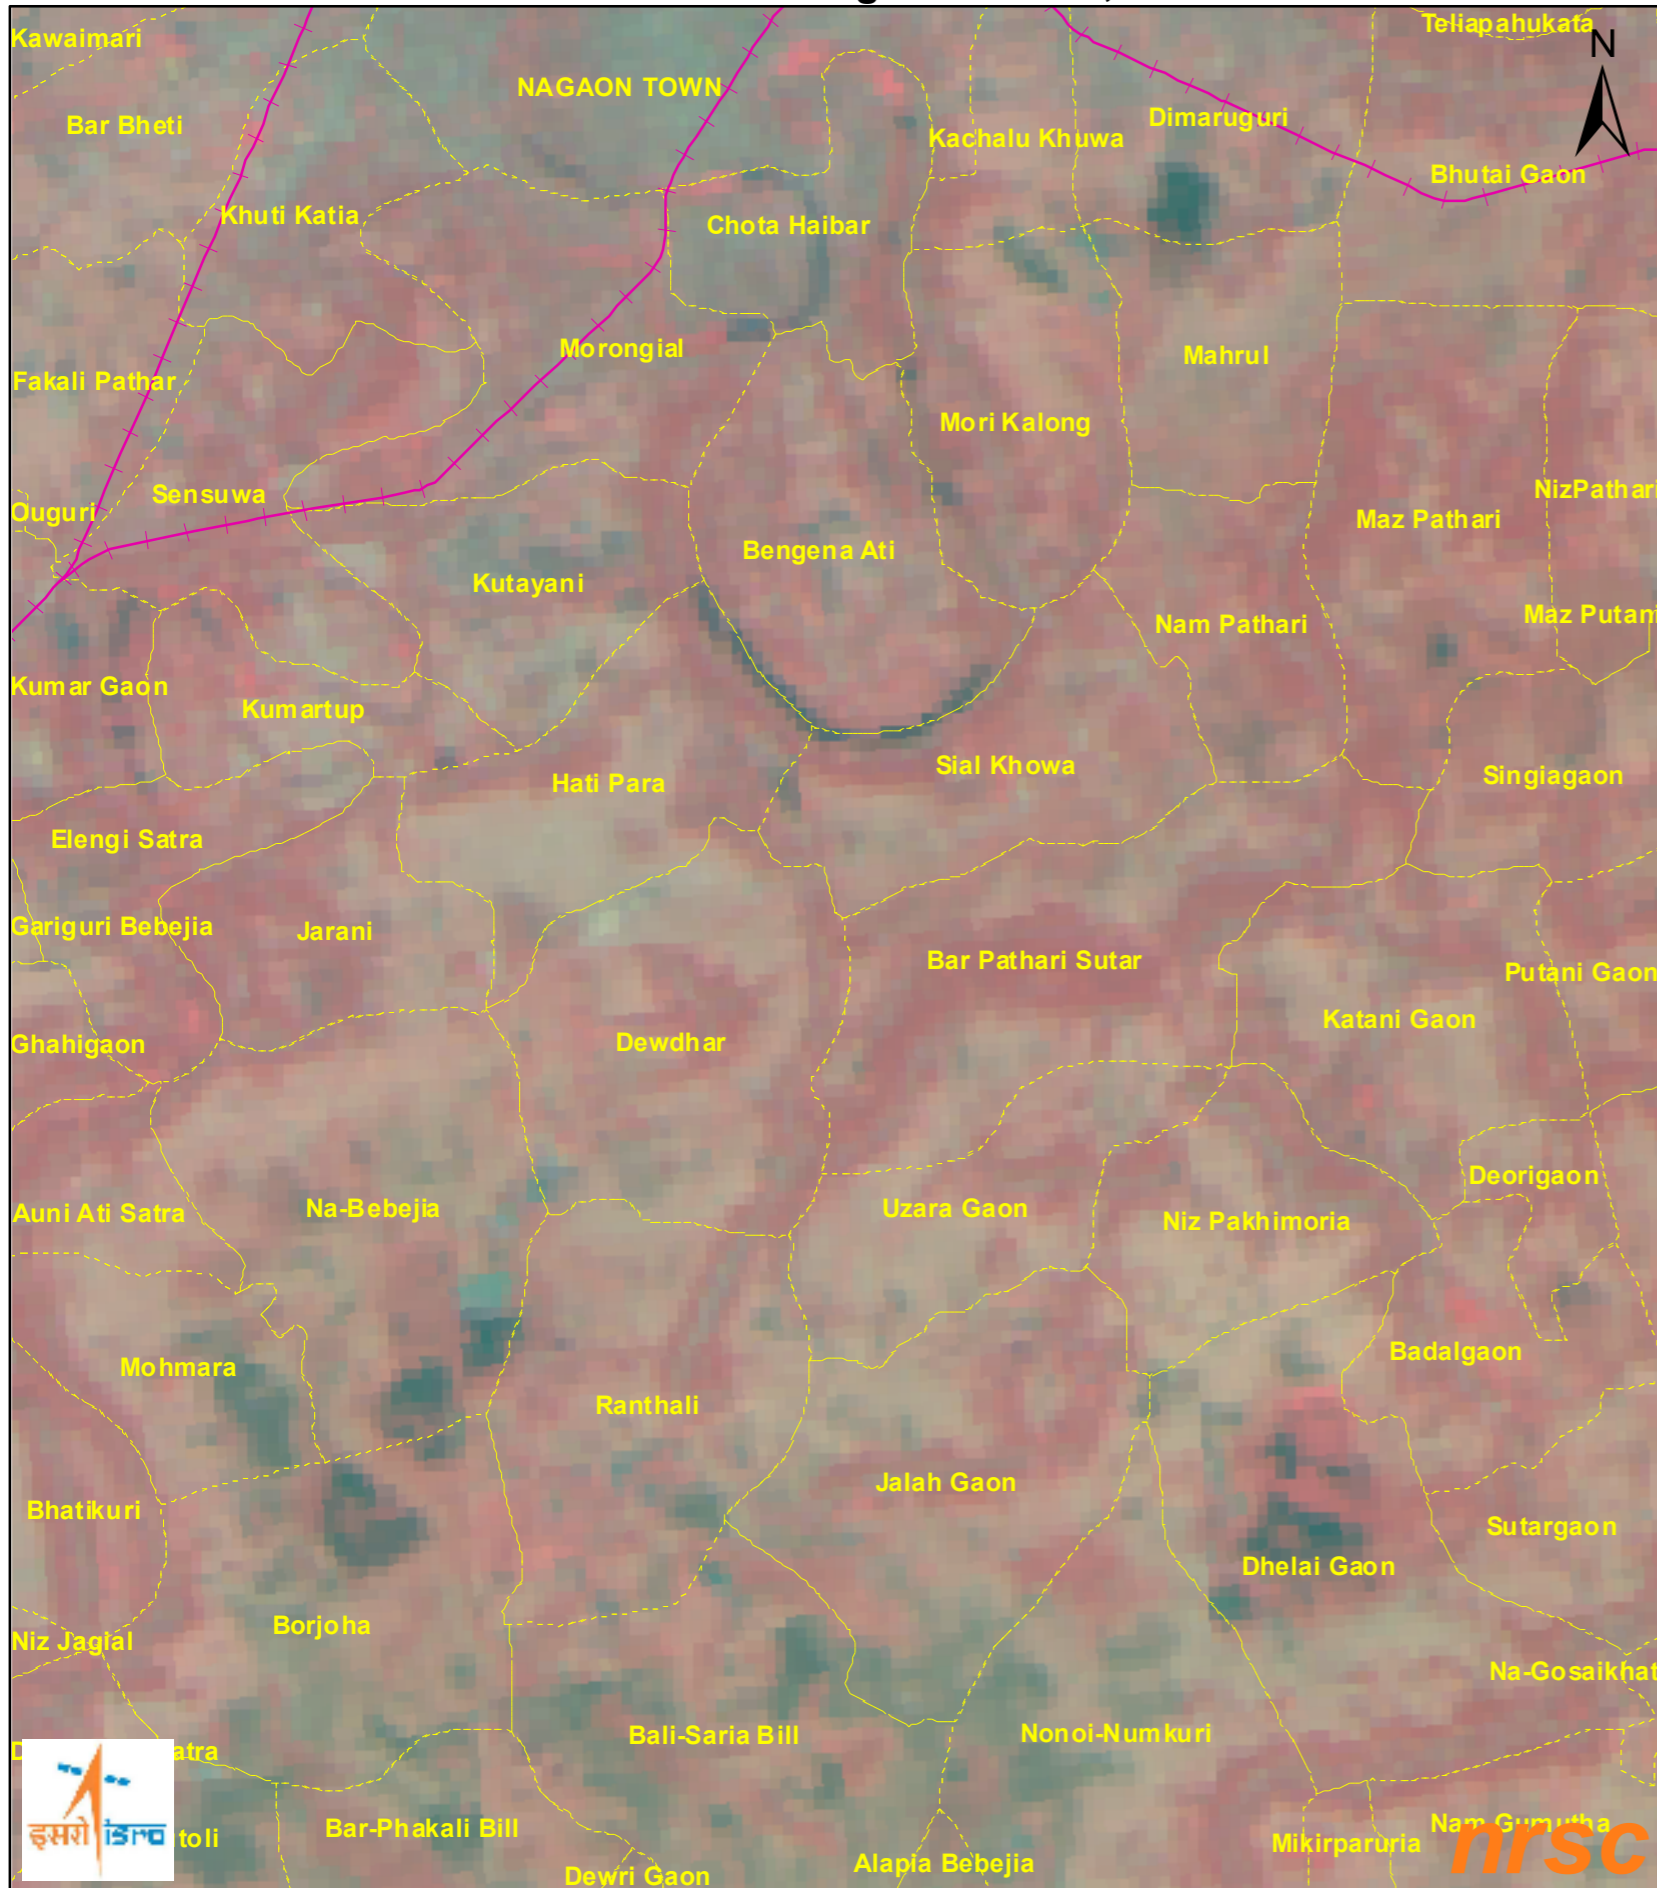

# Flood Inundation in Part of Nagaon District, Assam State

Pre-Flood Resourcesat-2 AWiFS Image of Mar 02, 2022

During Flood FORMOSAT-5 Image of May 24, 2022

## Legend

- Railway
- Nagaon
- Village Boundary

This image is acquired under activation of Sentinel Asia

RRES  
National Remote Sensing Centre, ISRO  
Dept. of Space, Govt. of India  
Hyderabad- 500 037  
E-Mail: [flood@nrsr.gov.in](mailto:flood@nrsr.gov.in)  
[www.nrsr.gov.in](http://www.nrsr.gov.in)

Location Map