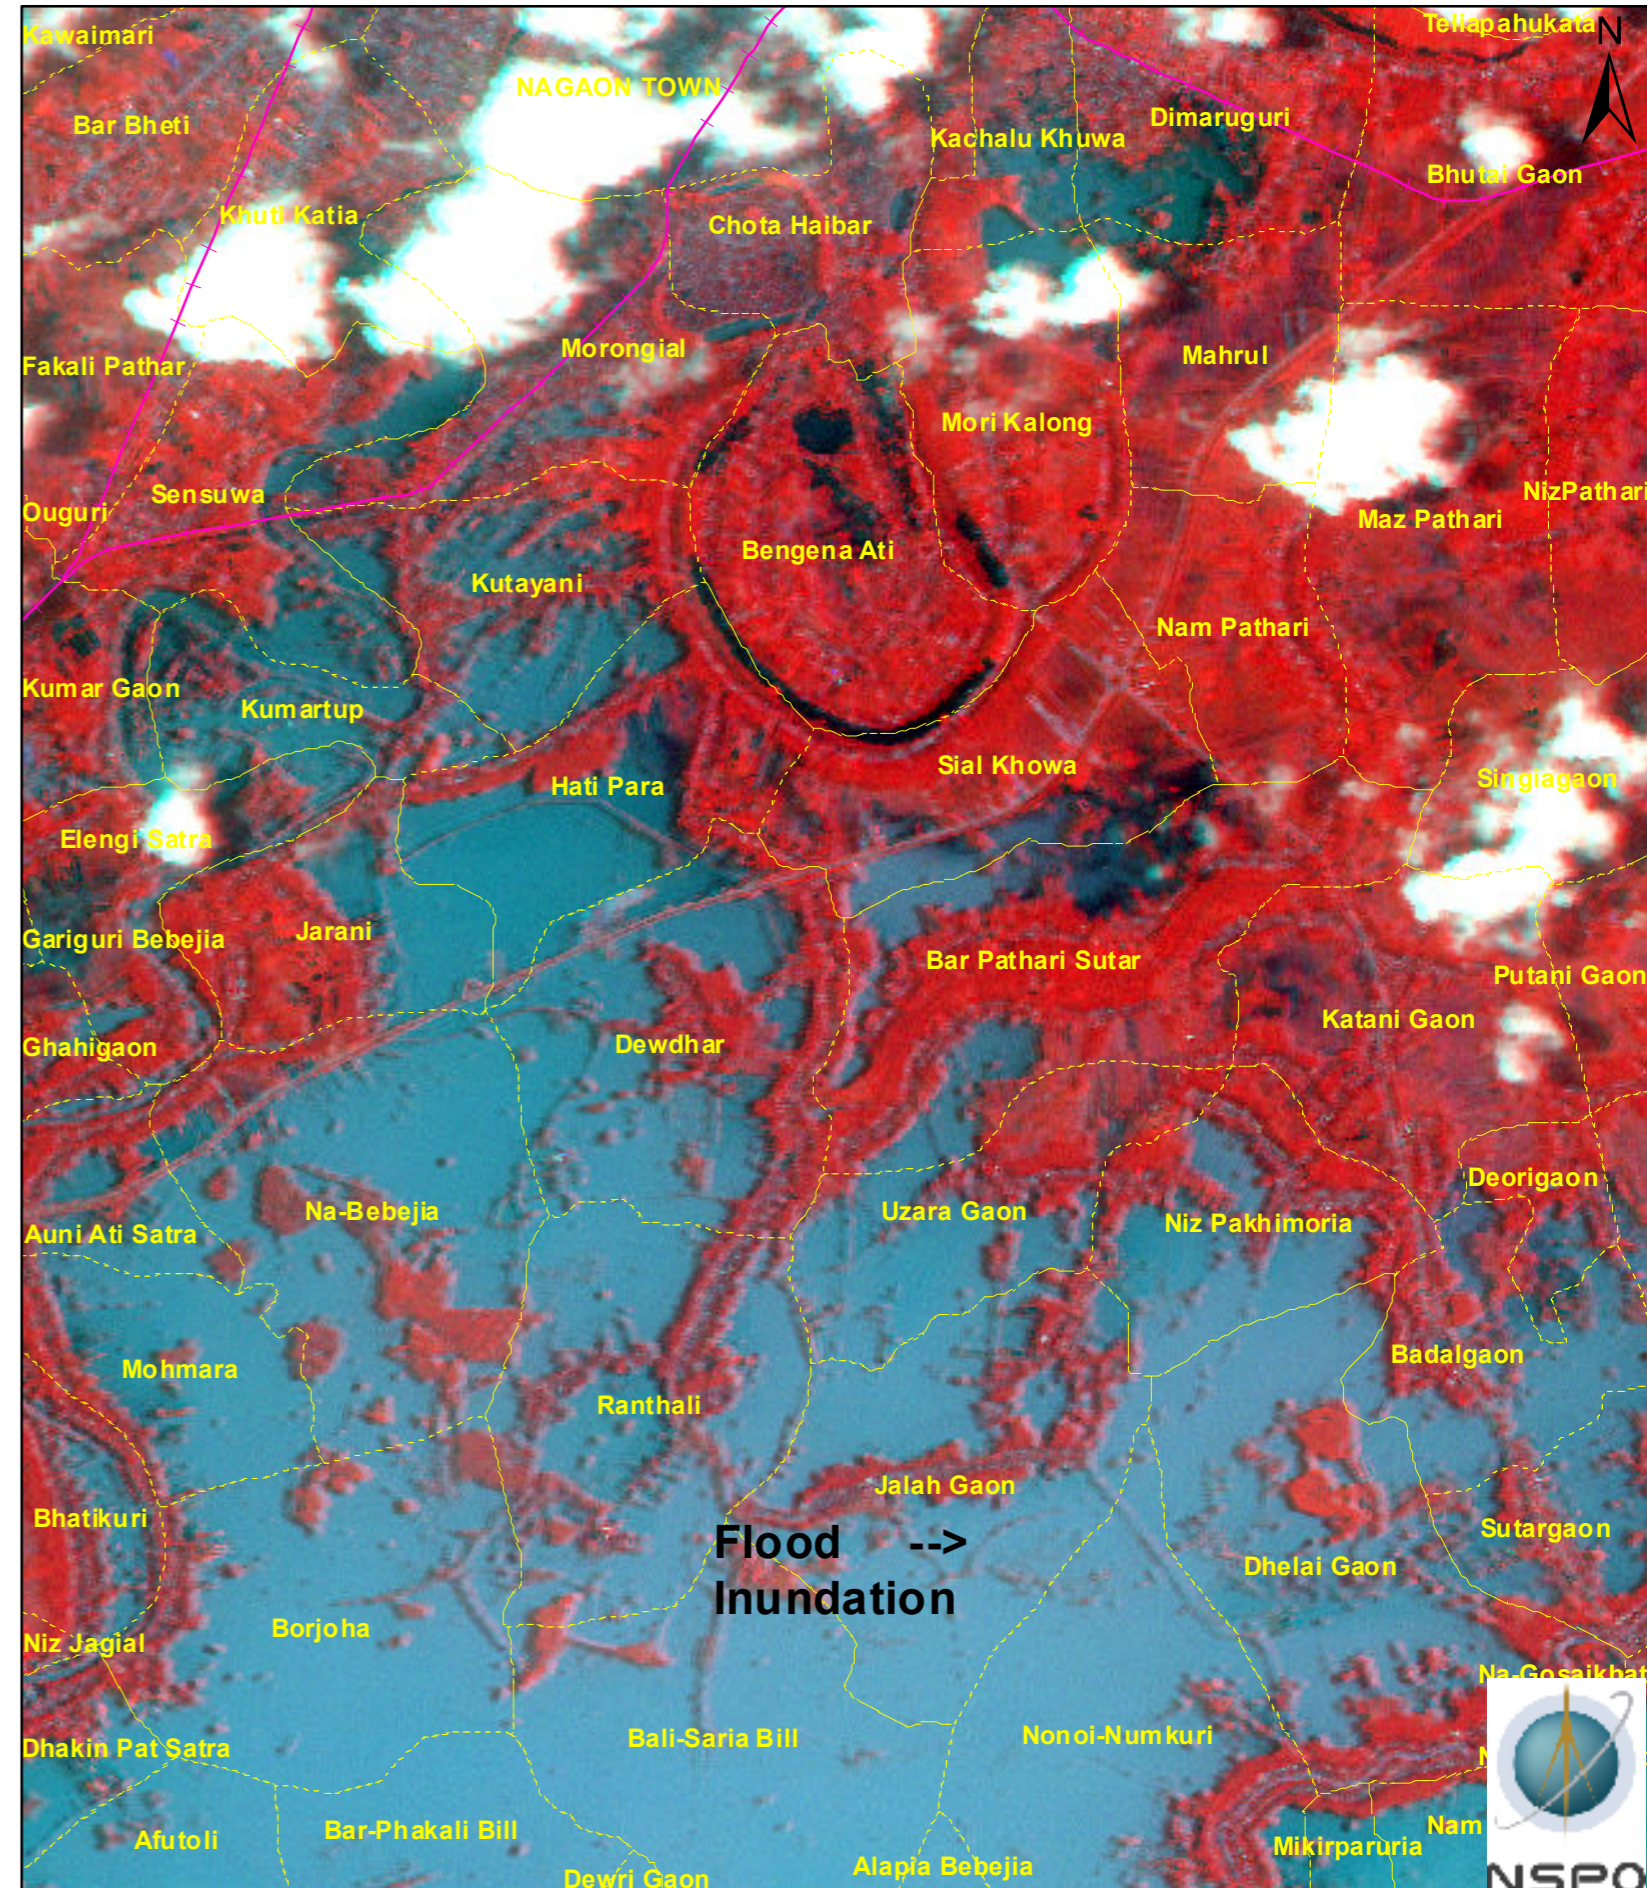

# Flood Inundation in Part of Nagaon District, Assam State

Pre-Flood Resourcesat-2 AWiFS Image of Mar 02, 2022

During Flood FORMOSAT-5 Image of May 24, 2022

## Legend

- Railway
- Nagaon
- Village Boundary

This image is acquired under activation of Sentinel Asia

RRES  
National Remote Sensing Centre, ISRO  
Dept. of Space, Govt. of India  
Hyderabad- 500 037  
E-Mail: [flood@nrsr.gov.in](mailto:flood@nrsr.gov.in)  
[www.nrsr.gov.in](http://www.nrsr.gov.in)

Location Map