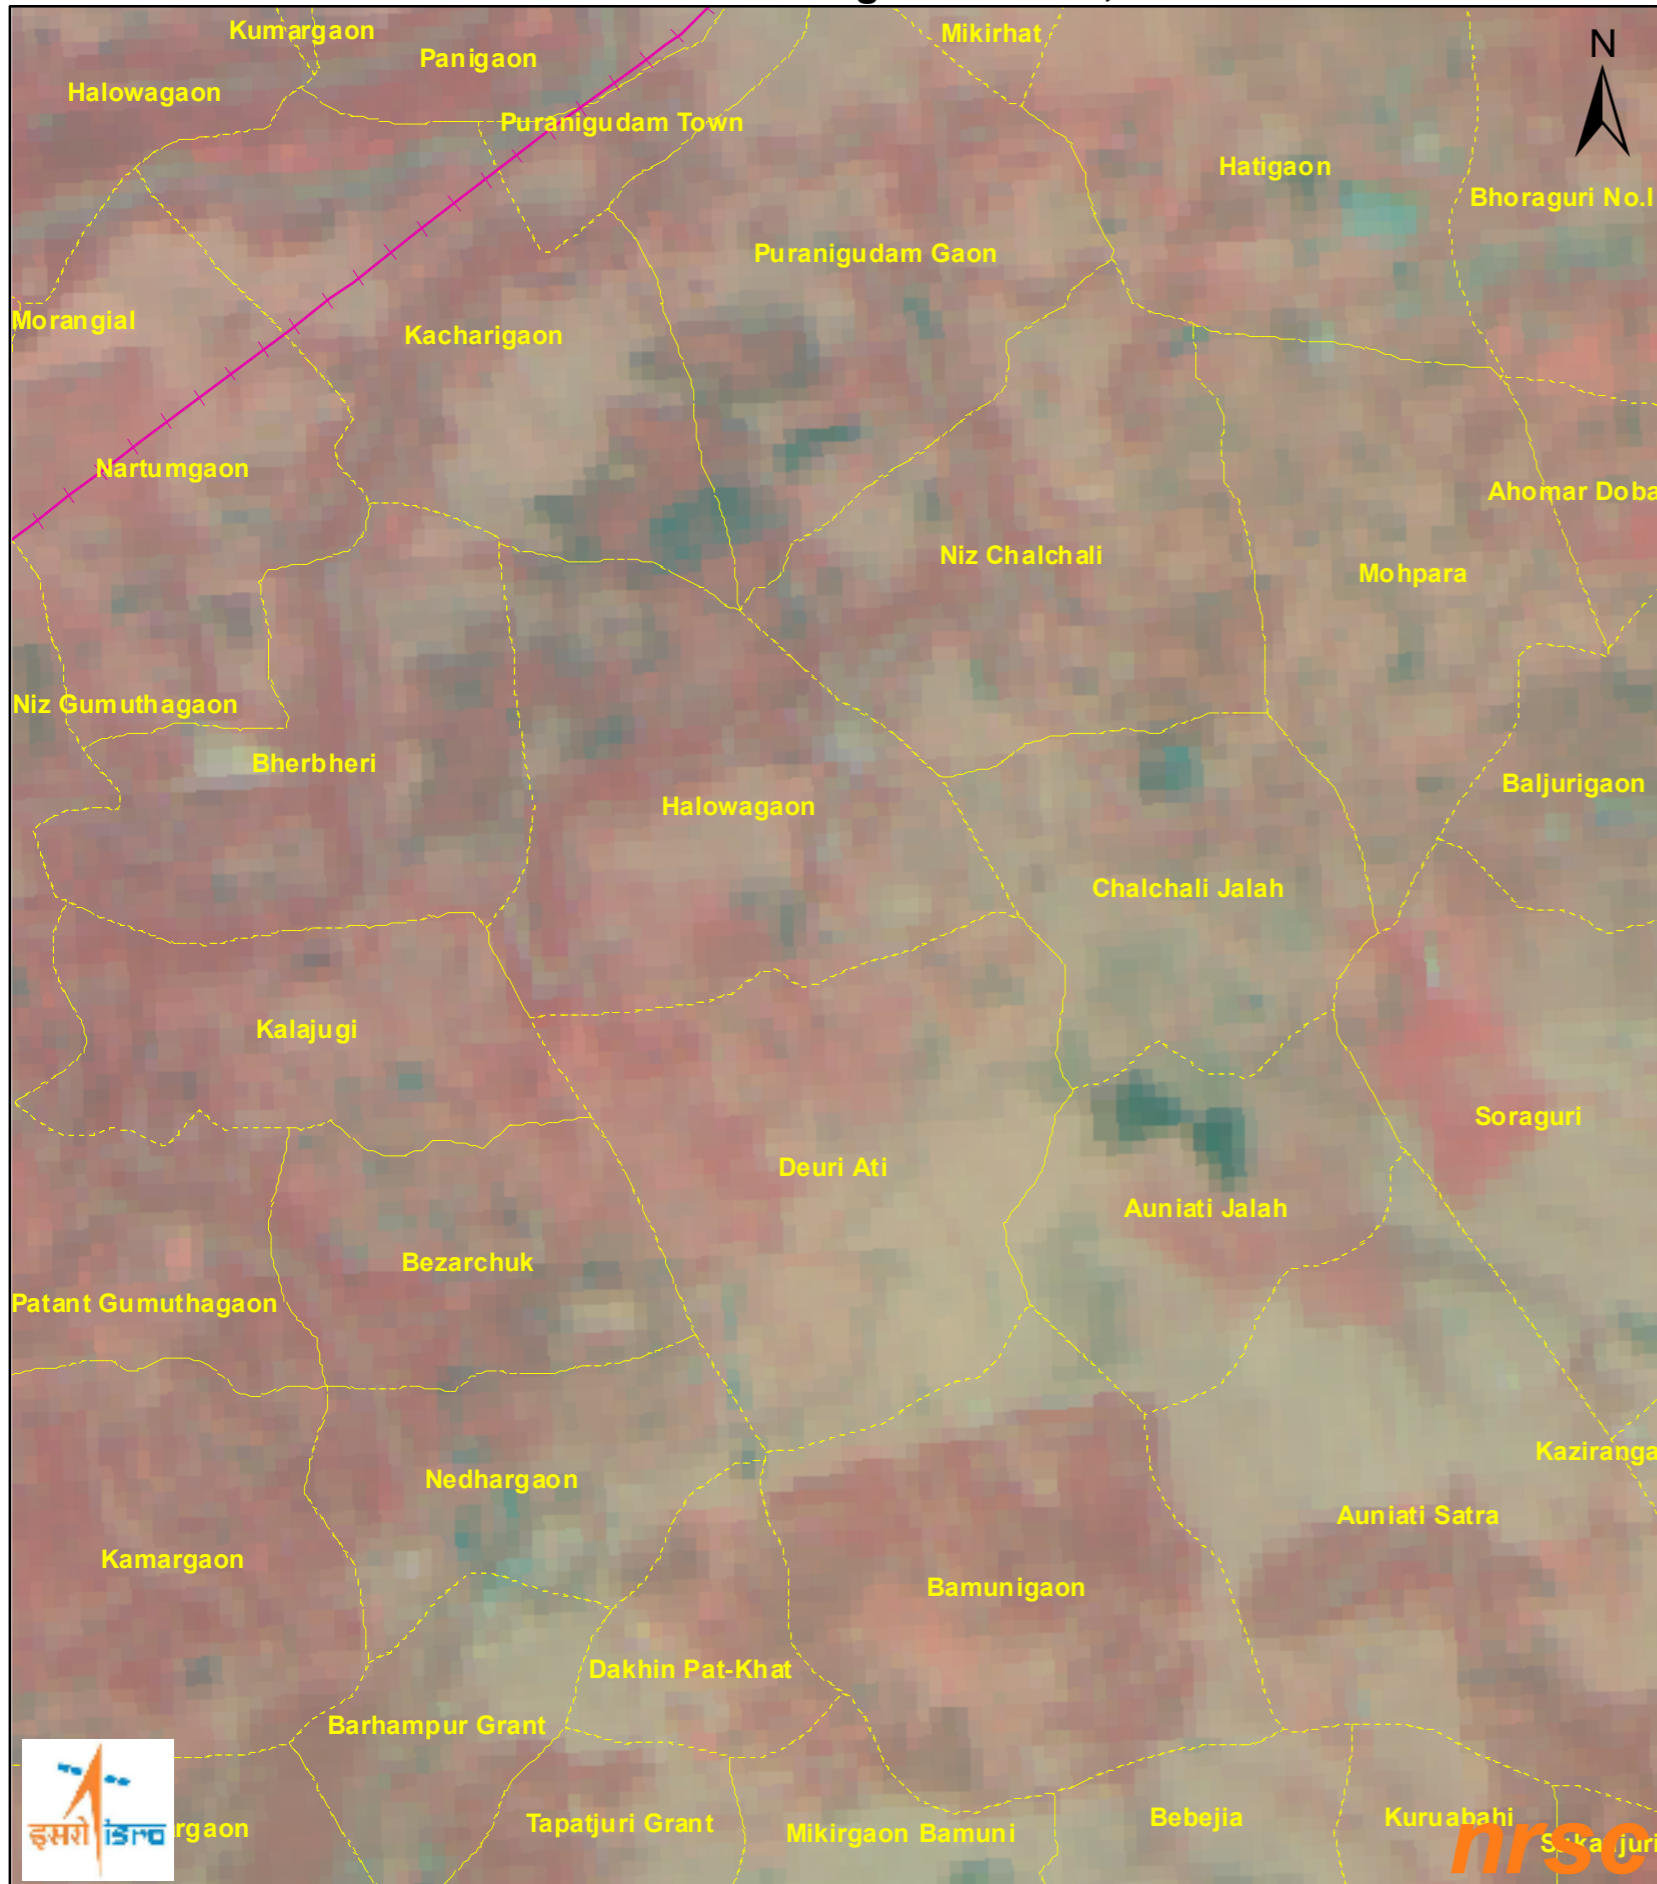

# Flood Inundation in Part of Nagaon District, Assam State

Pre-Flood Resourcesat-2 AWiFS Image of Mar 02, 2022

During Flood FORMOSAT-5 Image of May 24, 2022

## Legend

- Railway
- Nagaon
- Village Boundary

This image is acquired under activation of Sentinel Asia

RRES  
National Remote Sensing Centre, ISRO  
Dept. of Space, Govt. of India  
Hyderabad- 500 037  
E-Mail: [flood@nrsr.gov.in](mailto:flood@nrsr.gov.in)  
[www.nrsr.gov.in](http://www.nrsr.gov.in)

Location Map