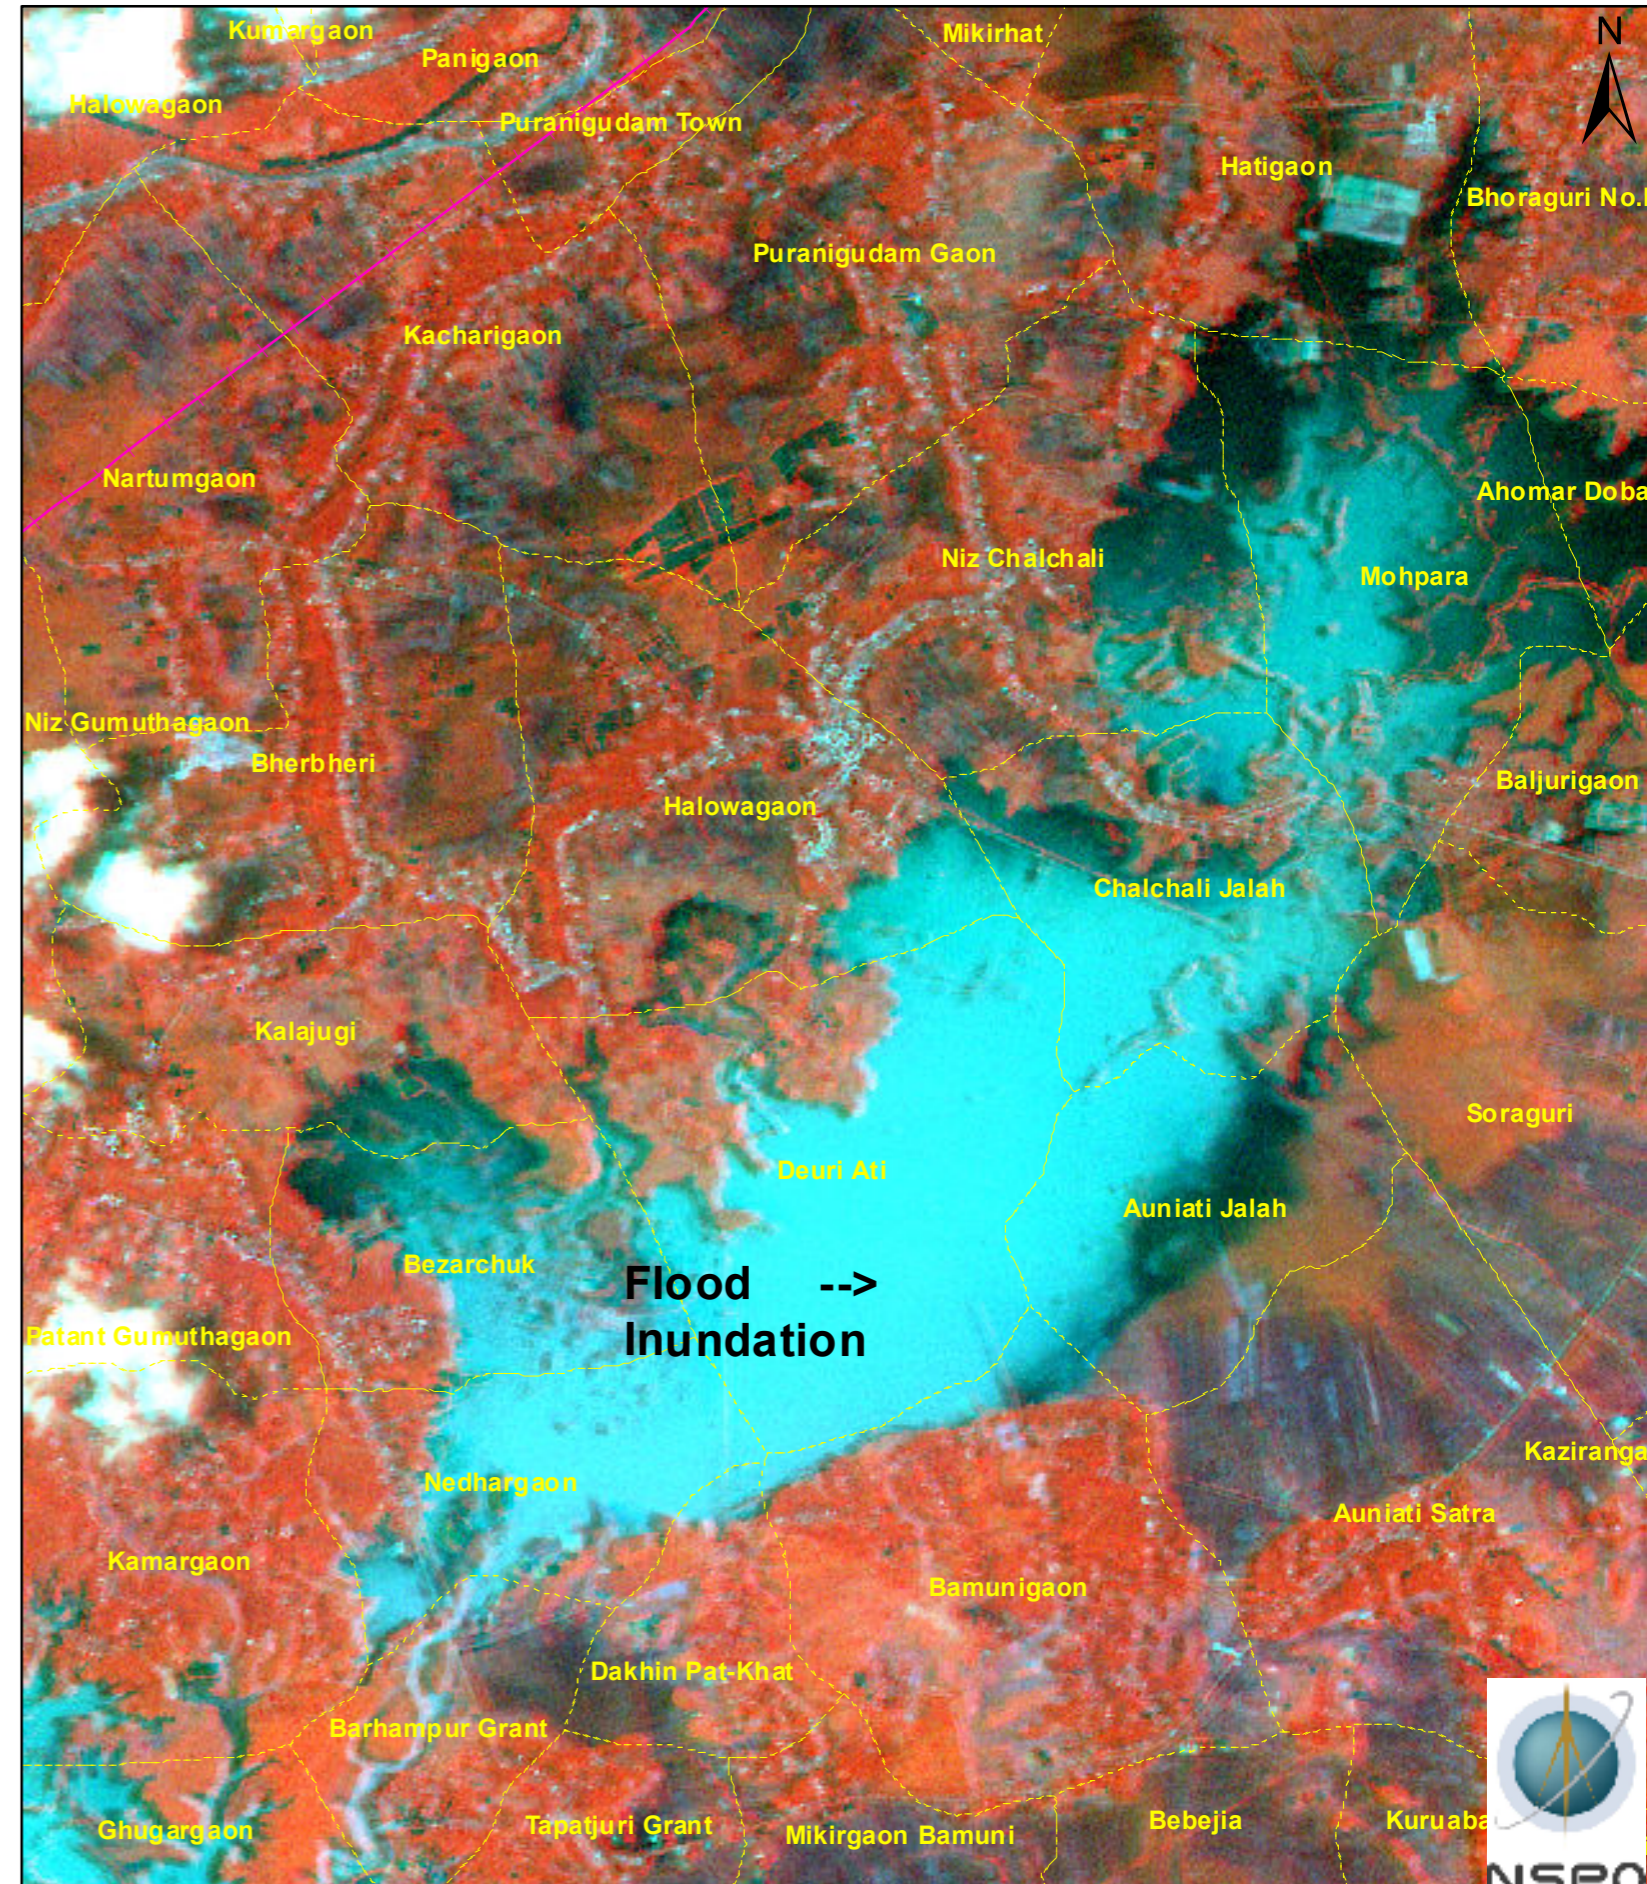

# Flood Inundation in Part of Nagaon District, Assam State

Pre-Flood Resourcesat-2 AWiFS Image of Mar 02, 2022

During Flood FORMOSAT-5 Image of May 24, 2022

## Legend

- Railway
- Nagaon
- Village Boundary

This image is acquired under activation of Sentinel Asia

RRES  
National Remote Sensing Centre, ISRO  
Dept. of Space, Govt. of India  
Hyderabad- 500 037  
E-Mail: [flood@nrsr.gov.in](mailto:flood@nrsr.gov.in)  
[www.nrsr.gov.in](http://www.nrsr.gov.in)

Location Map