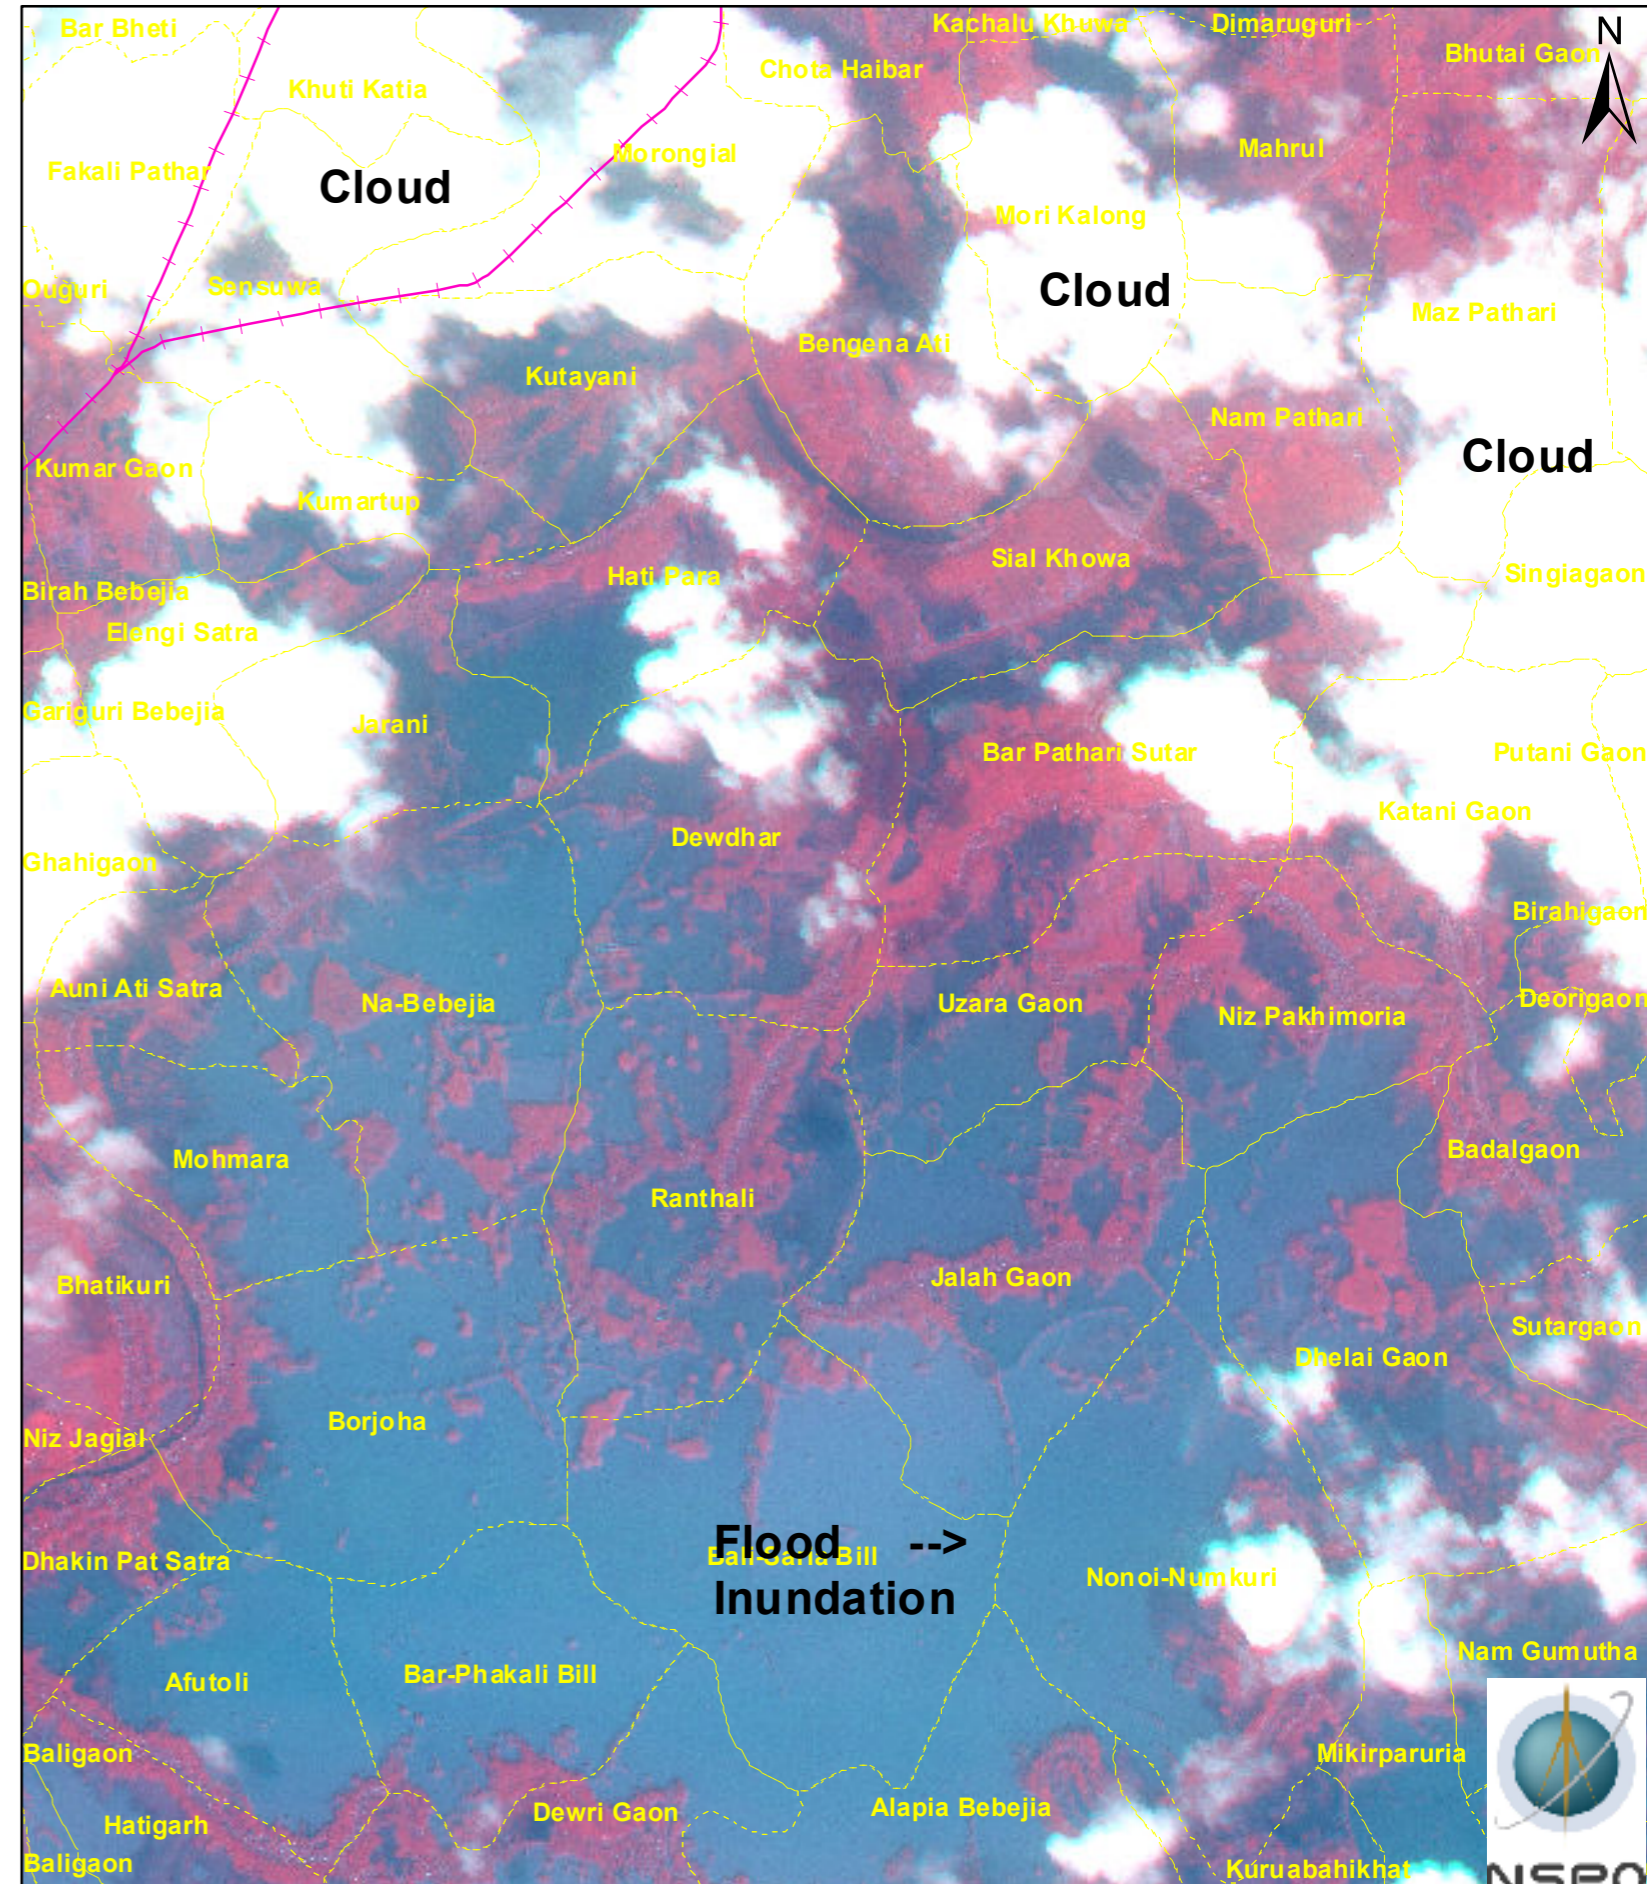

Flood Inundation in Part of Nagaon District, Assam State

Pre-Flood Resourcesat-2 AWiFS Image of Mar 02, 2022

During Flood FORMOSAT-5 Image of May 30, 2022

Legend

-  Railway
-  Nagaon
-  Village Boundary

This image is acquired under activation of Sentinel Asia

RRES
National Remote Sensing Centre, ISRO
Dept. of Space, Govt. of India
Hyderabad- 500 037
E-Mail: flood@nrsr.gov.in
www.nrsr.gov.in

Location Map