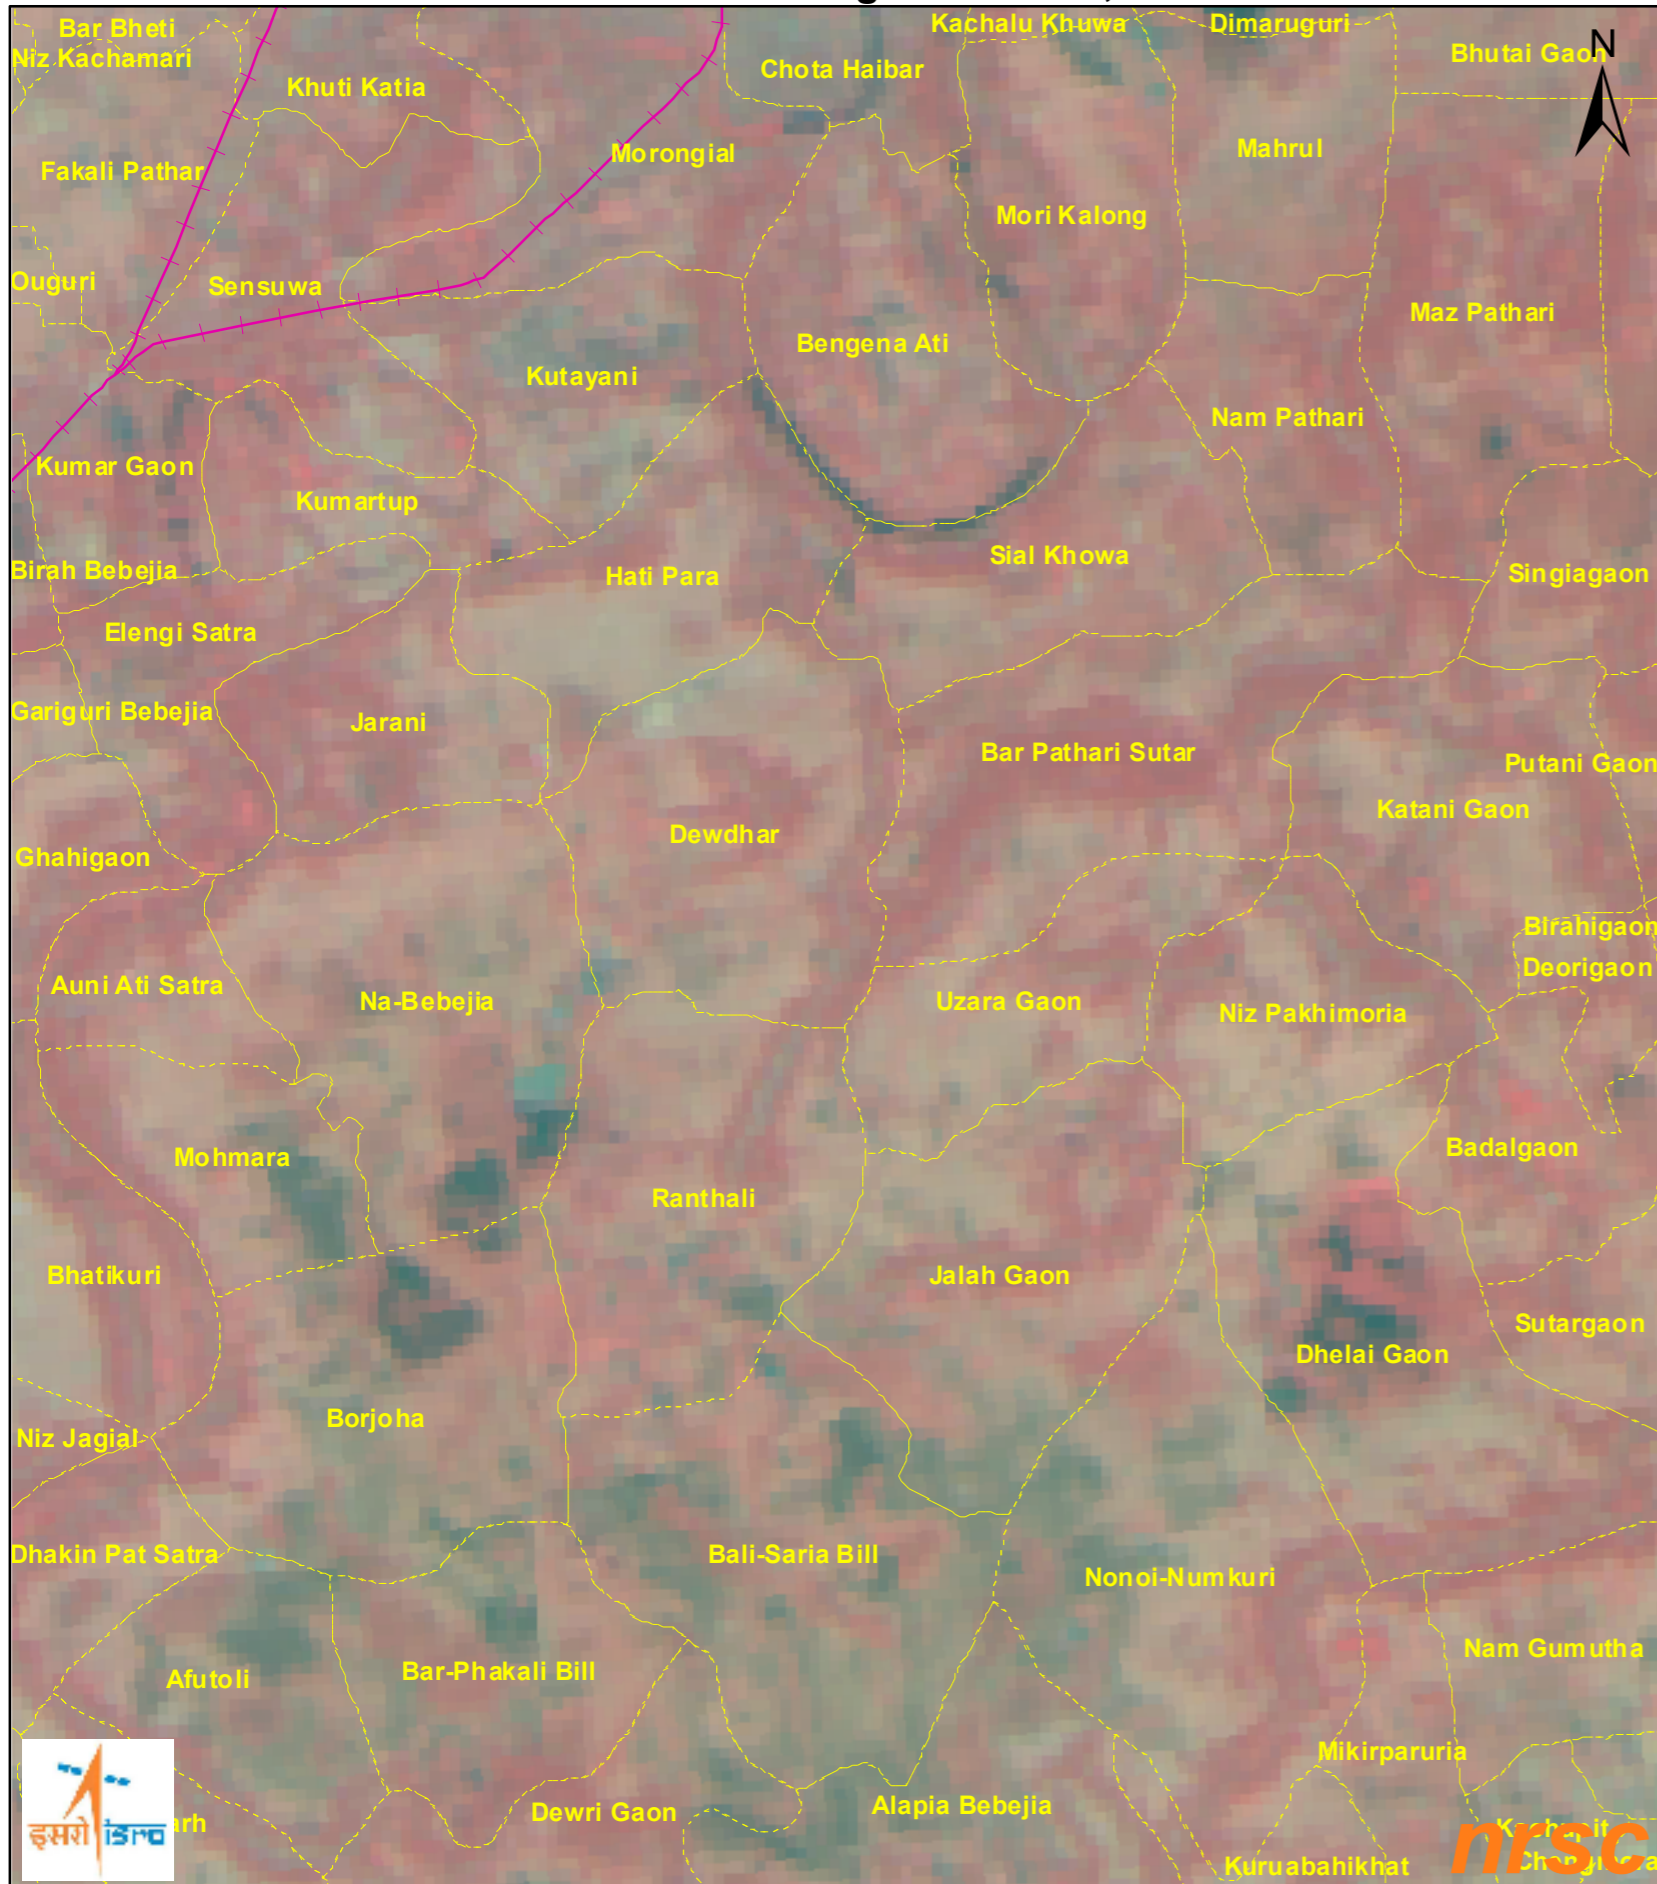

Flood Inundation in Part of Nagaon District, Assam State

Pre-Flood Resourcesat-2 AWiFS Image of Mar 02, 2022

During Flood FORMOSAT-5 Image of May 30, 2022

Legend

-  Railway
-  Nagaon
-  Village Boundary

This image is acquired under activation of Sentinel Asia

RRES
National Remote Sensing Centre, ISRO
Dept. of Space, Govt. of India
Hyderabad- 500 037
E-Mail: flood@nrsr.gov.in
www.nrsr.gov.in

Location Map