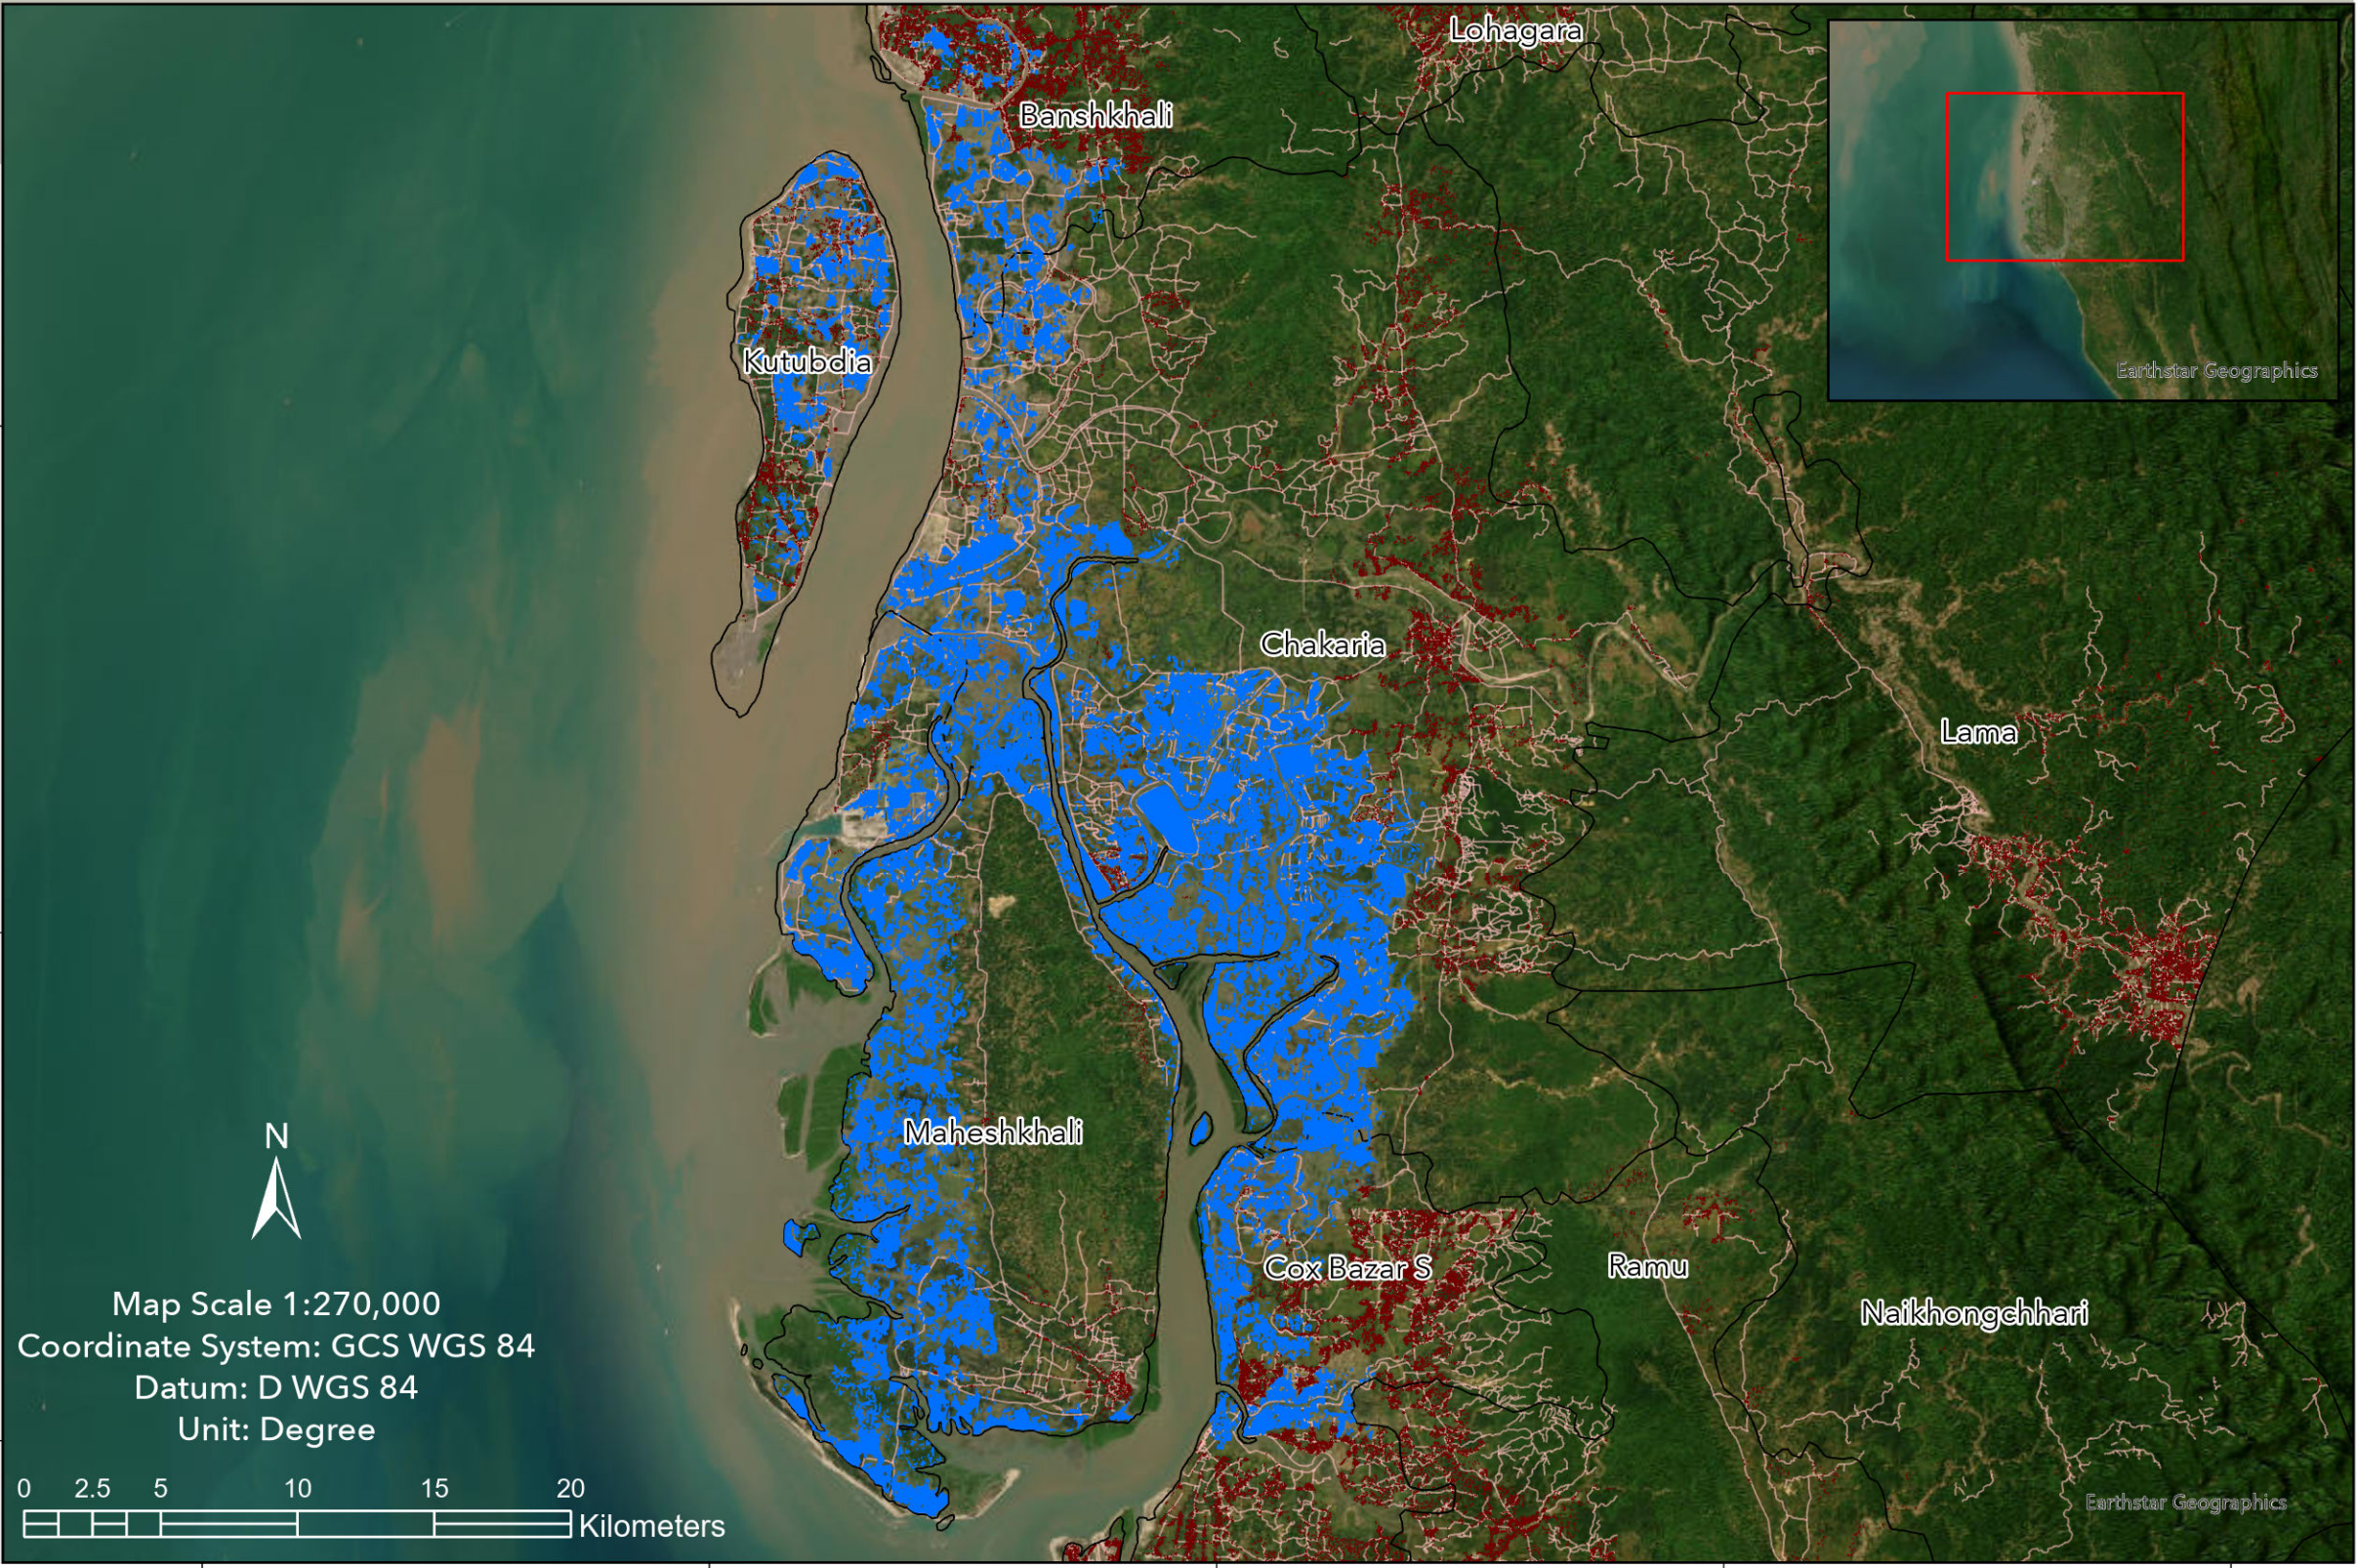

DETECTED WATER IN CHITTAGONG PROVINCE, BANGLADESH

As observed by ALOS-2 images on 15 May 2023

212 Km²

OBSERVED WATER

This map shows the detected water areas in Banshkhali Sub-district, Chittagong District and Chakaria, Kutubdia, Maheshkhali and Cox Bazar S Sub-districts, Cox's Bazar District, Chittagong Province, Bangladesh, on May 15, 2023, due to heavy rains and strong winds from Cyclone Mocha.

0
NUMBER OF DEATHS

414,170
EVACUATED PEOPLE

23,027
EVACUATED LIVESTOCK

Source: ReliefWeb (OCHA), 15/05/2023

- Detected Water
- Building
- Sub-district Boundary
- Road

Satellite Image:
Post-disaster : ALOS-2 PALSAR-2,
15 May 2023