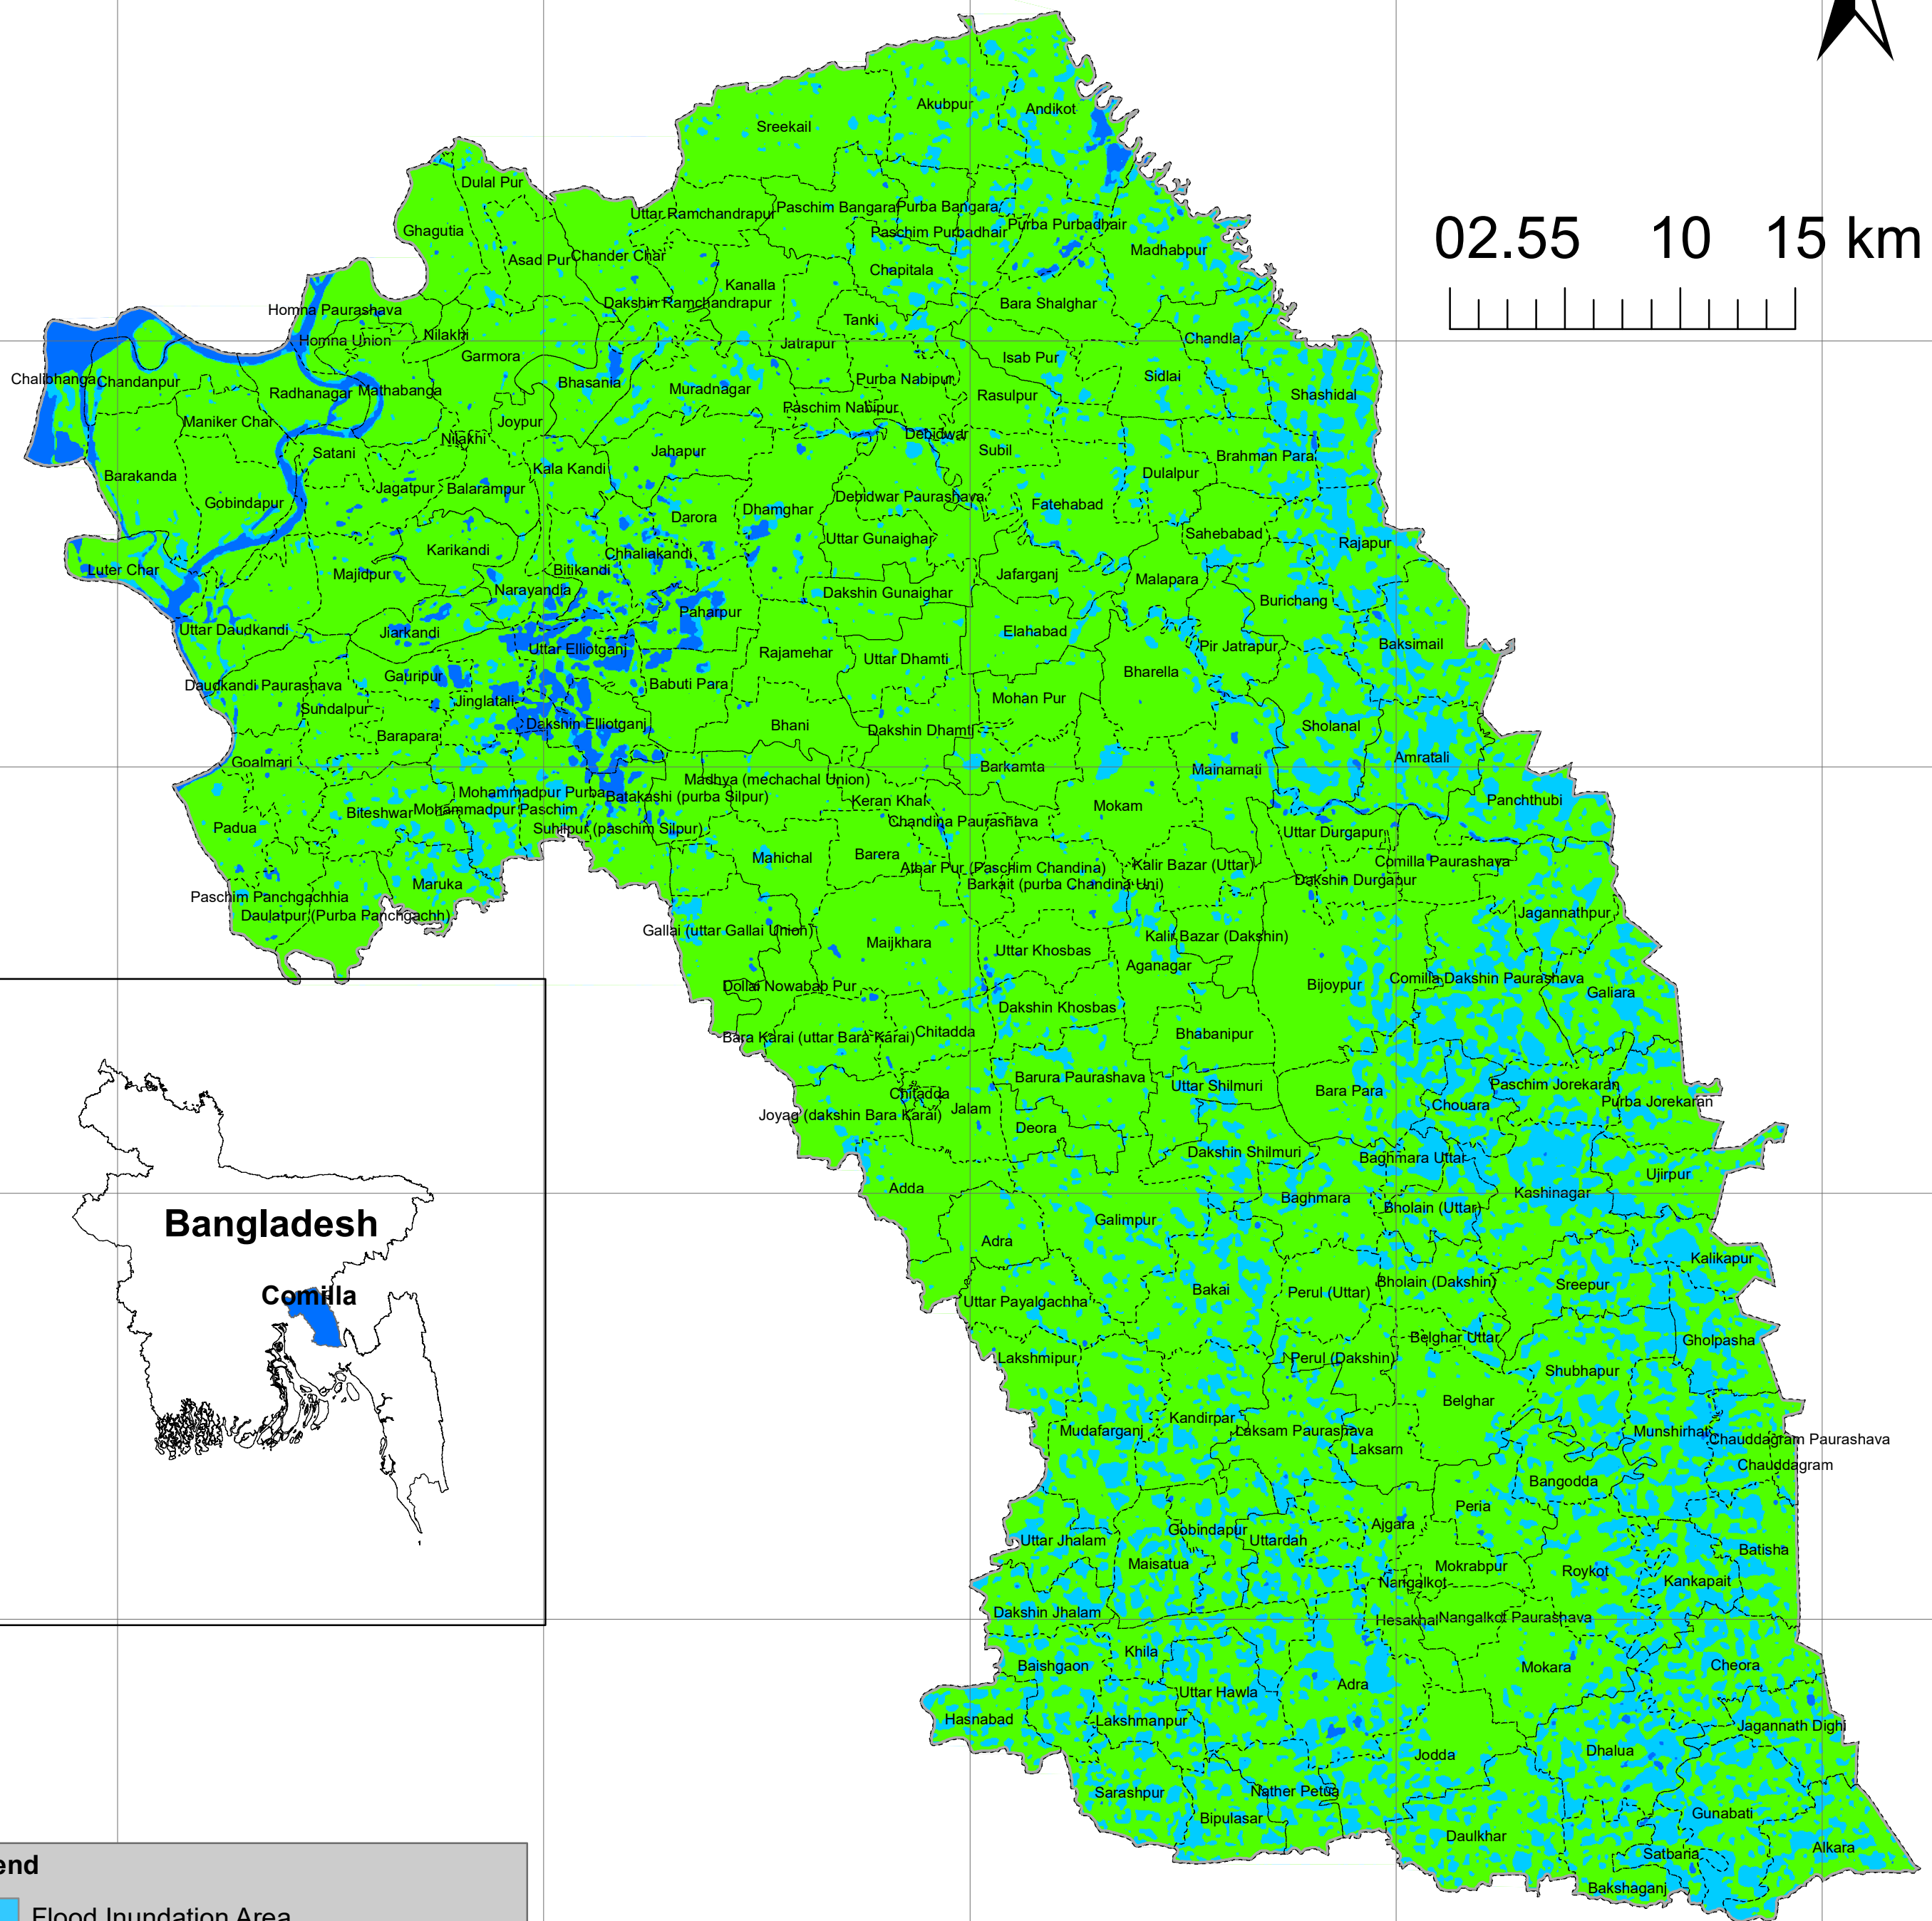

Flood Inundation Map of 2024

(Flood inundated areas on 21 August 2024)

02.55 10 15 km

Legend

-  Flood Inundation Area
-  Perennial Waterbodies
-  Others