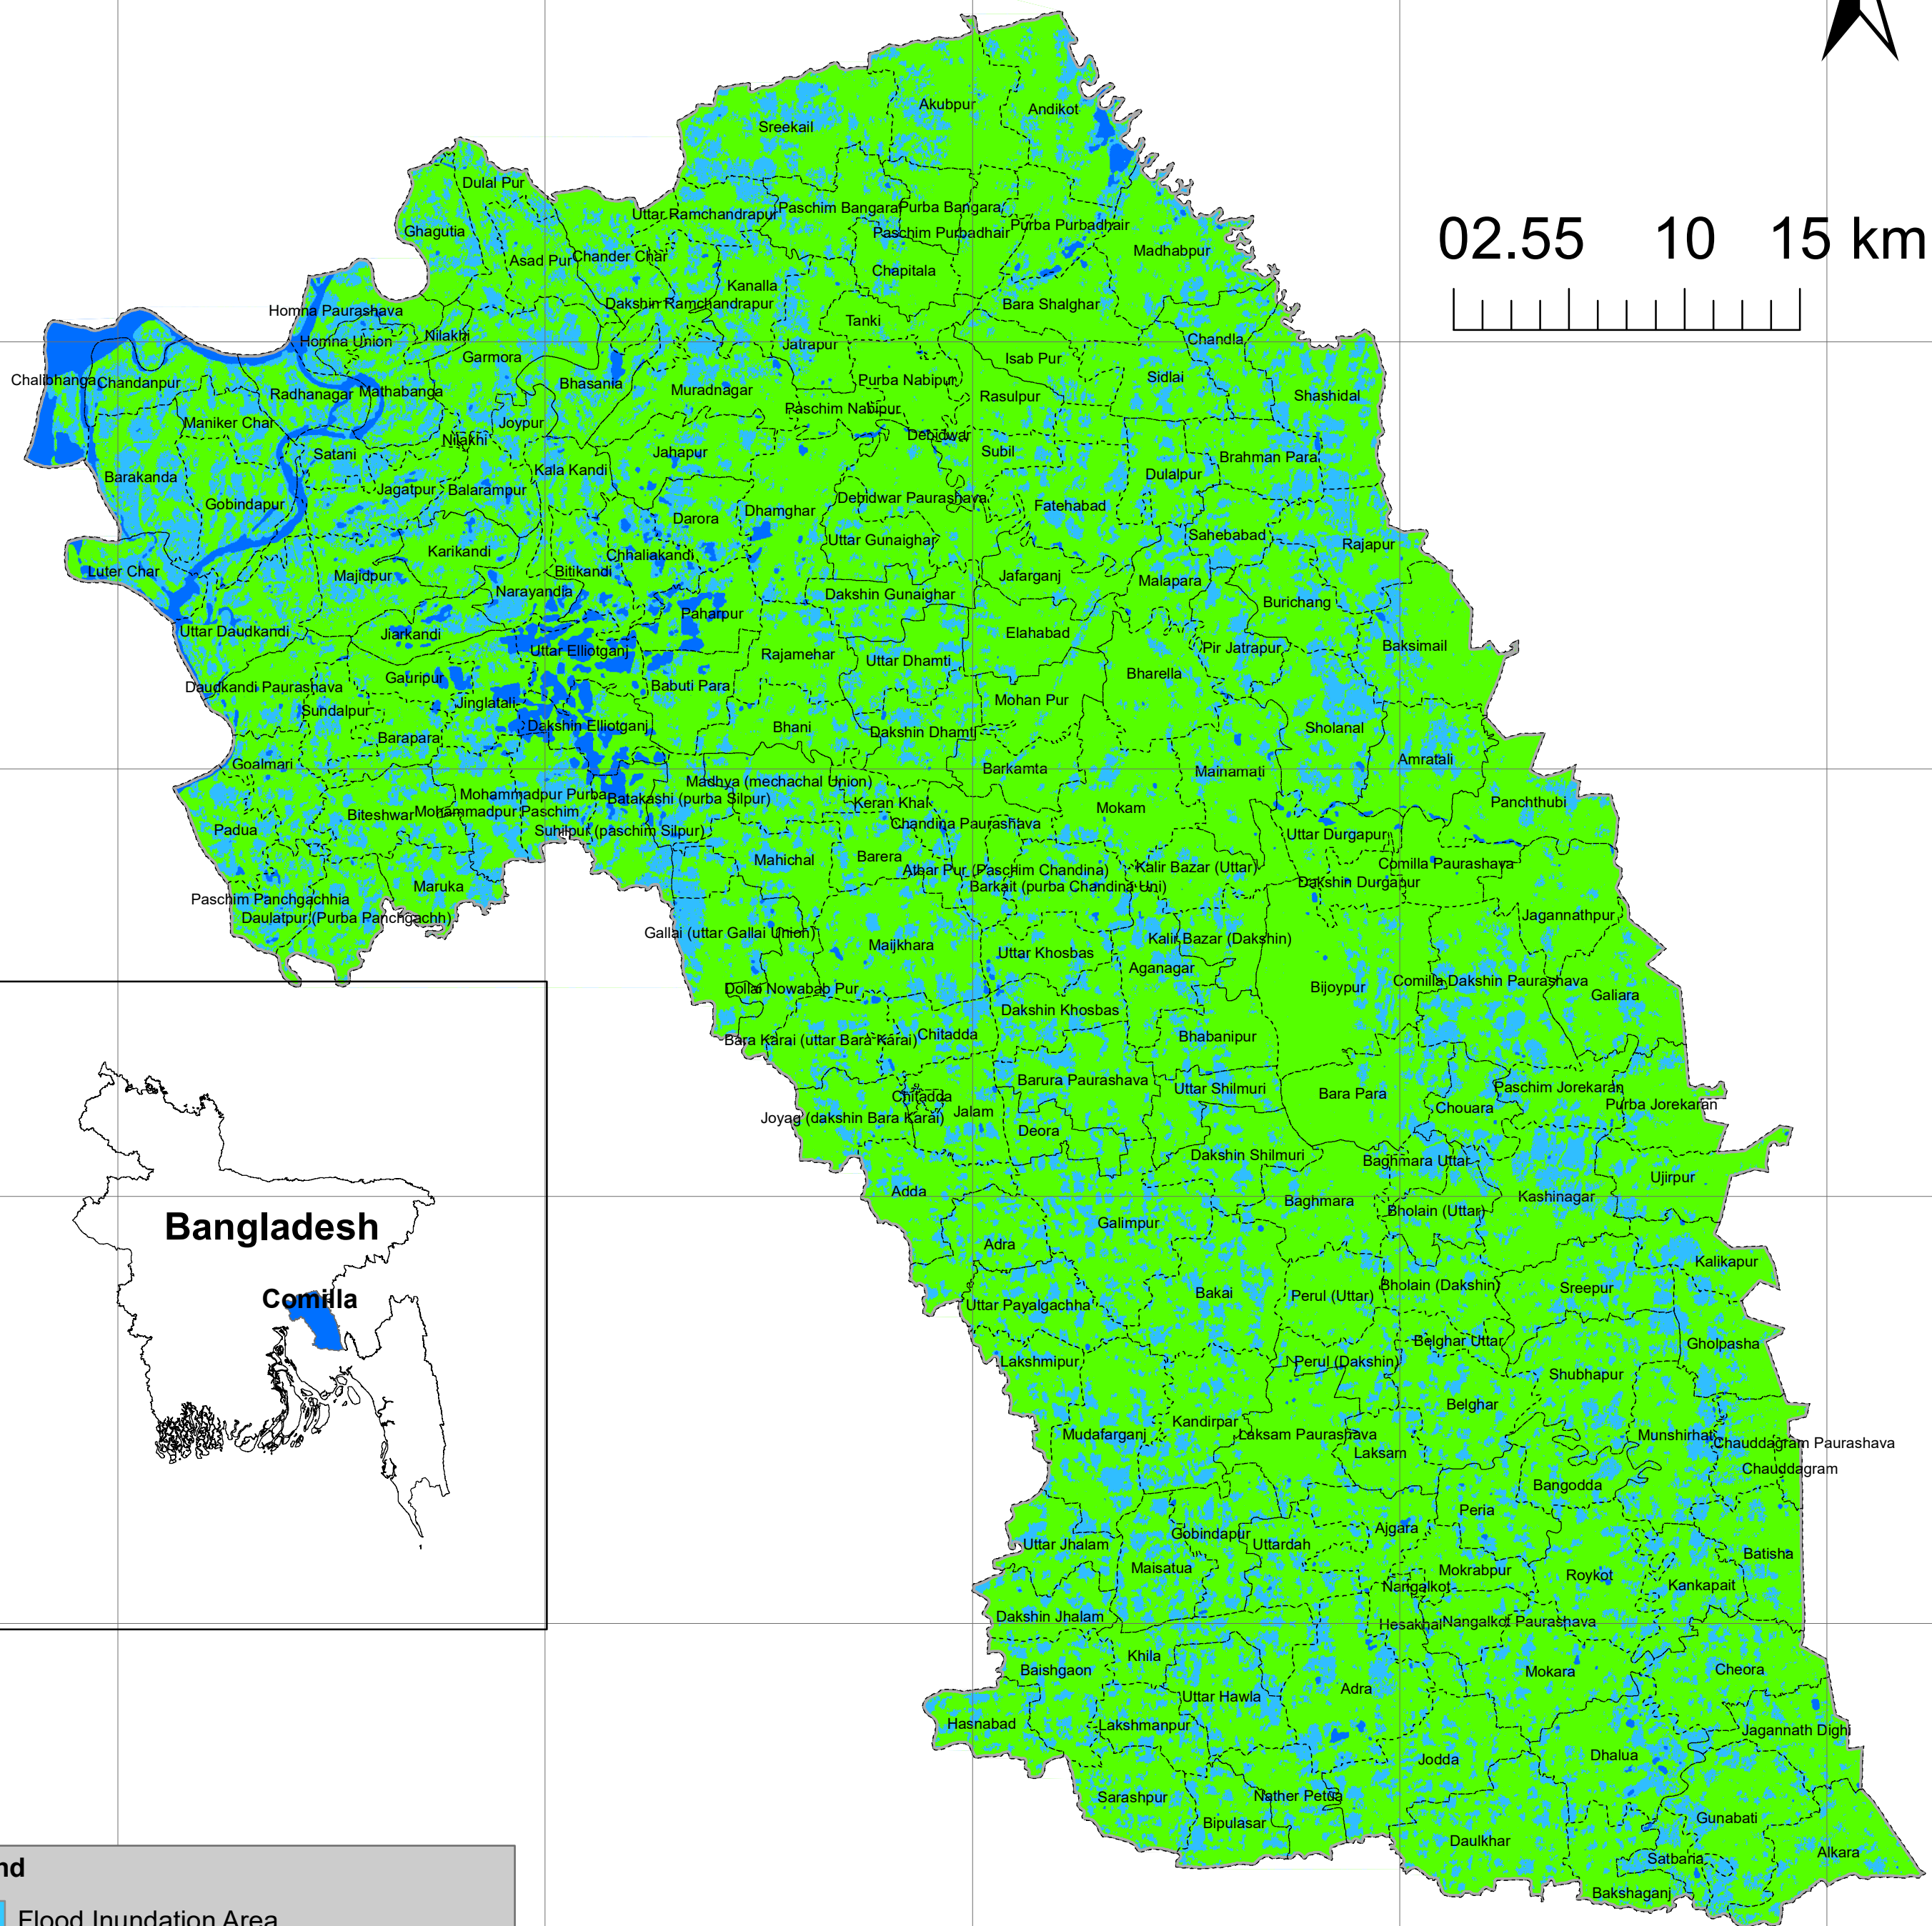

Flood Inundation Map of 2024

(Flood inundated areas on 24 August 2024)

02.55 10 15 km

Legend

- Flood Inundation Area
- Perennial Waterbodies
- Others

Data source: Flood inundation map prepared by using ALOS 2 image (Contains modified JAXA ALOS data [2024])