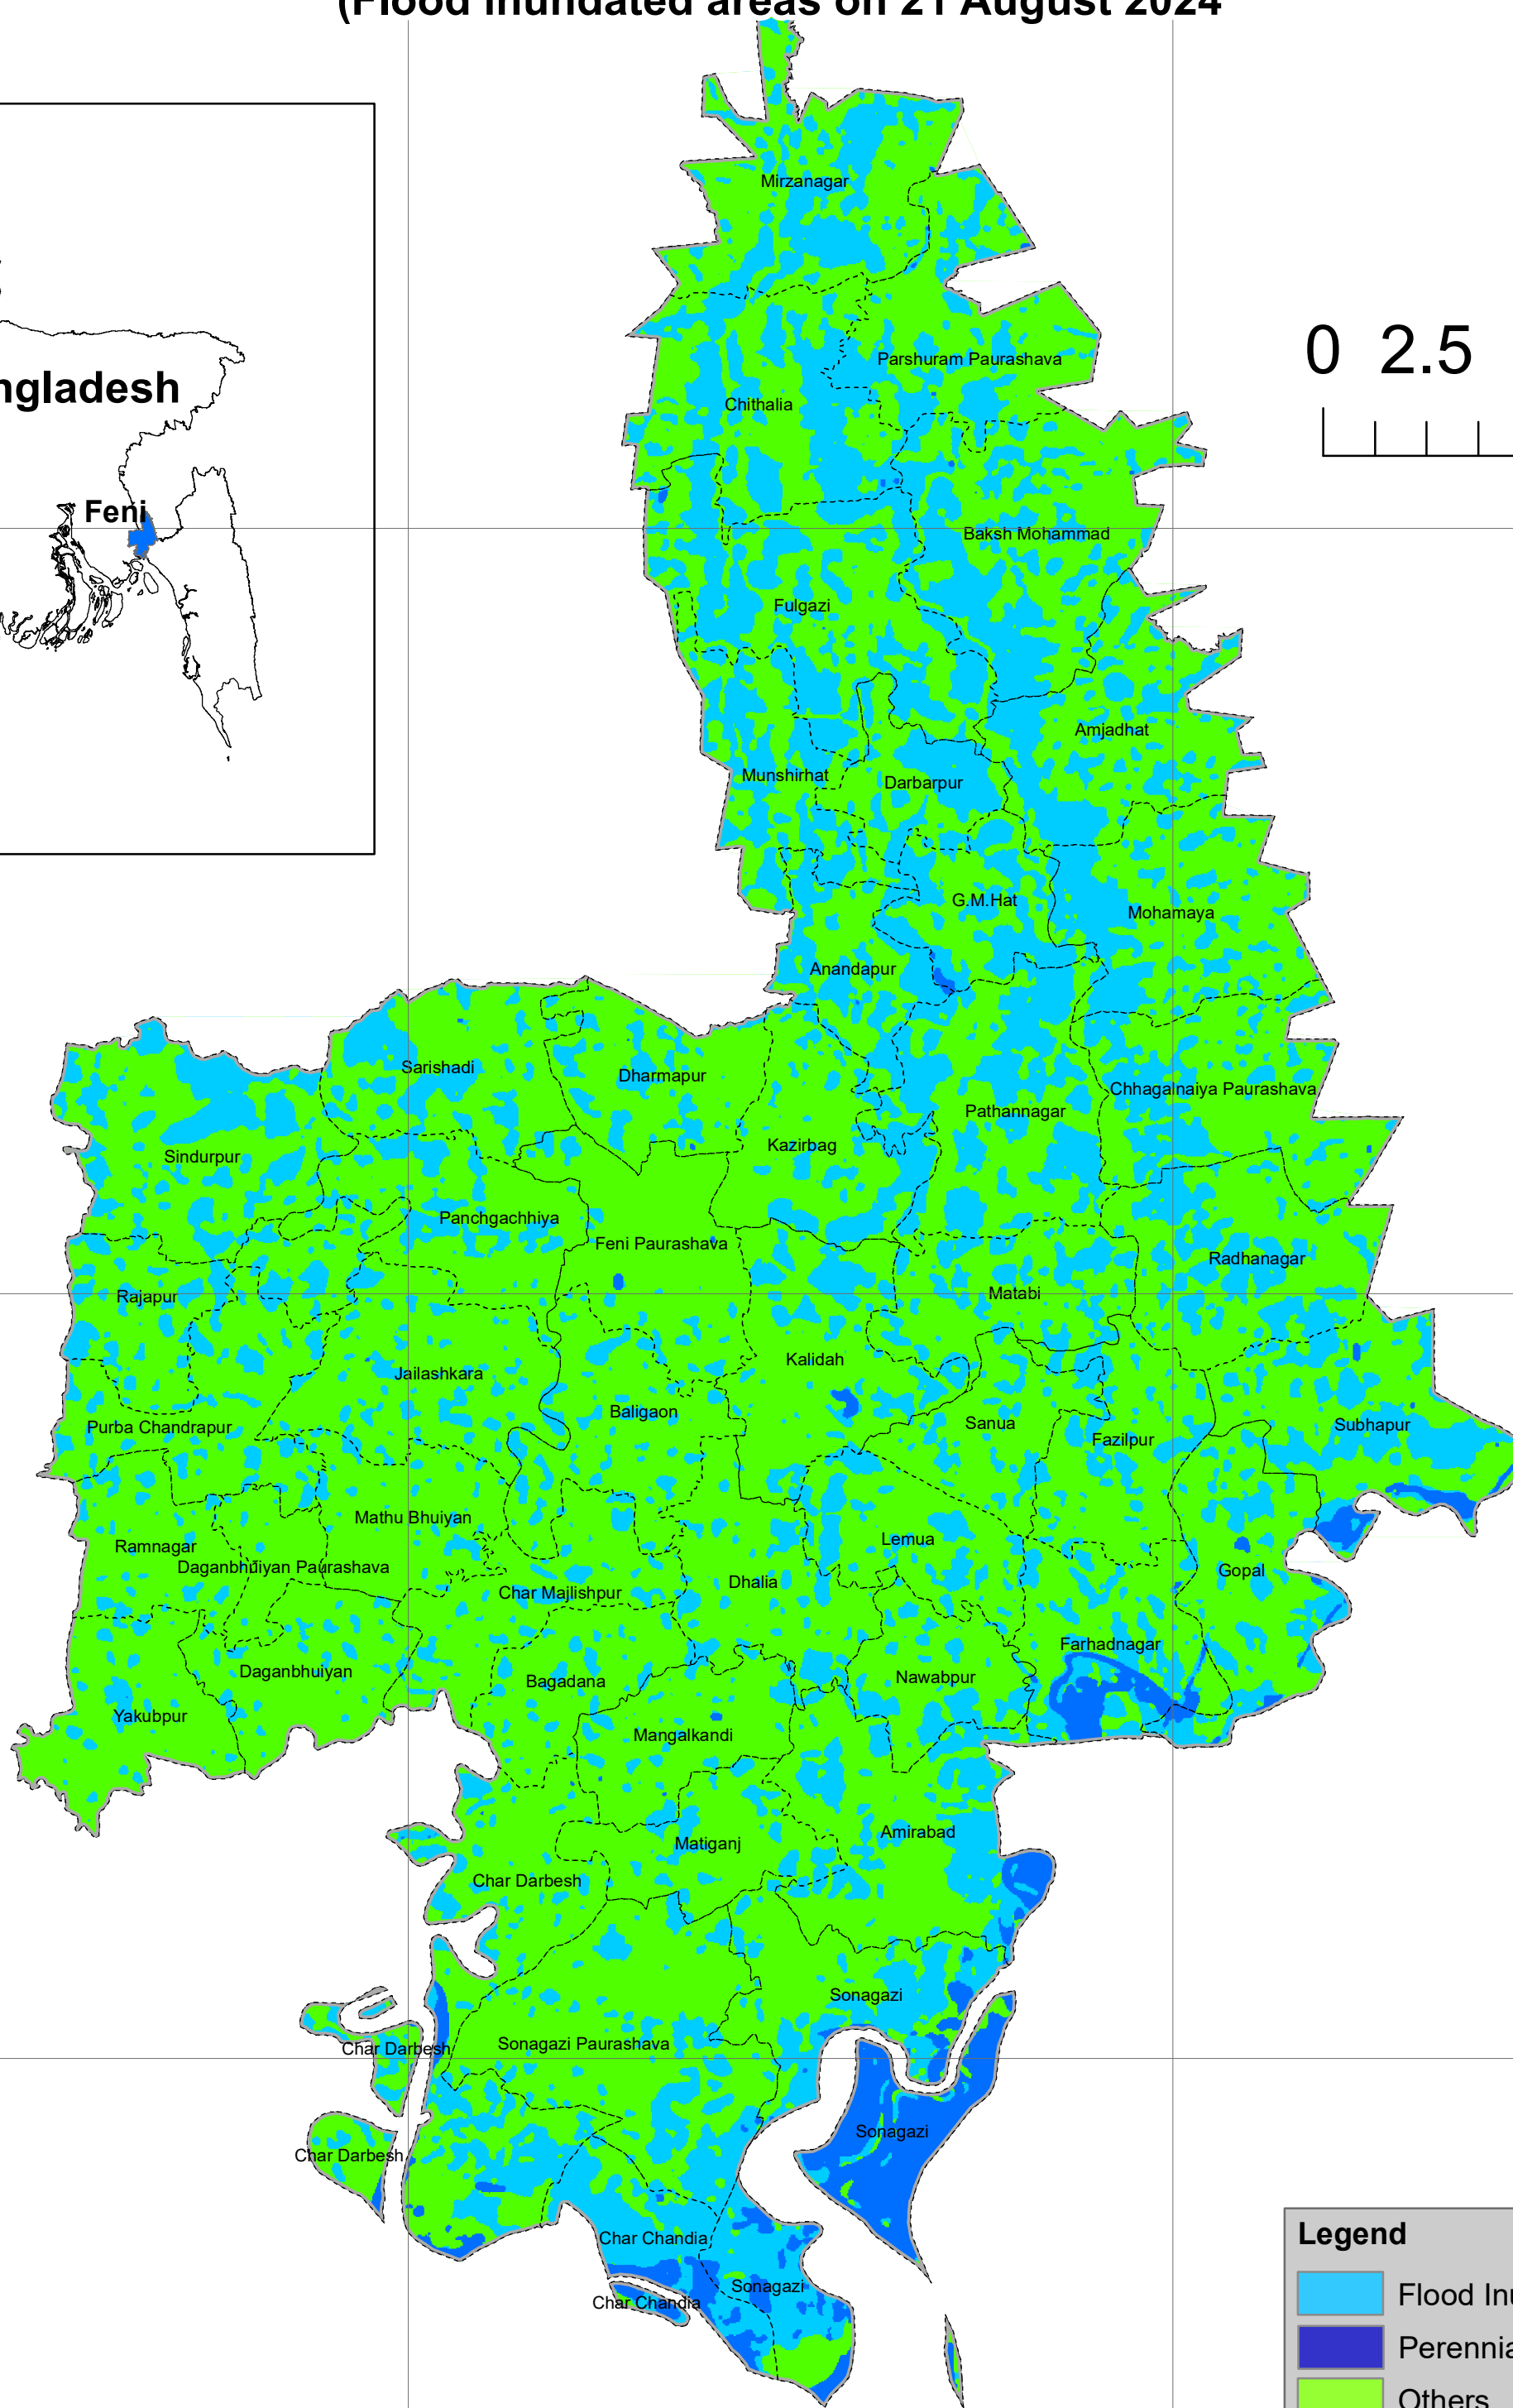

Flood Inundation Map of 2024

(Flood inundated areas on 21 August 2024)

0 2.5 5 km

Legend

-  Flood Inundation Area
-  Perennial Waterbodies
-  Others