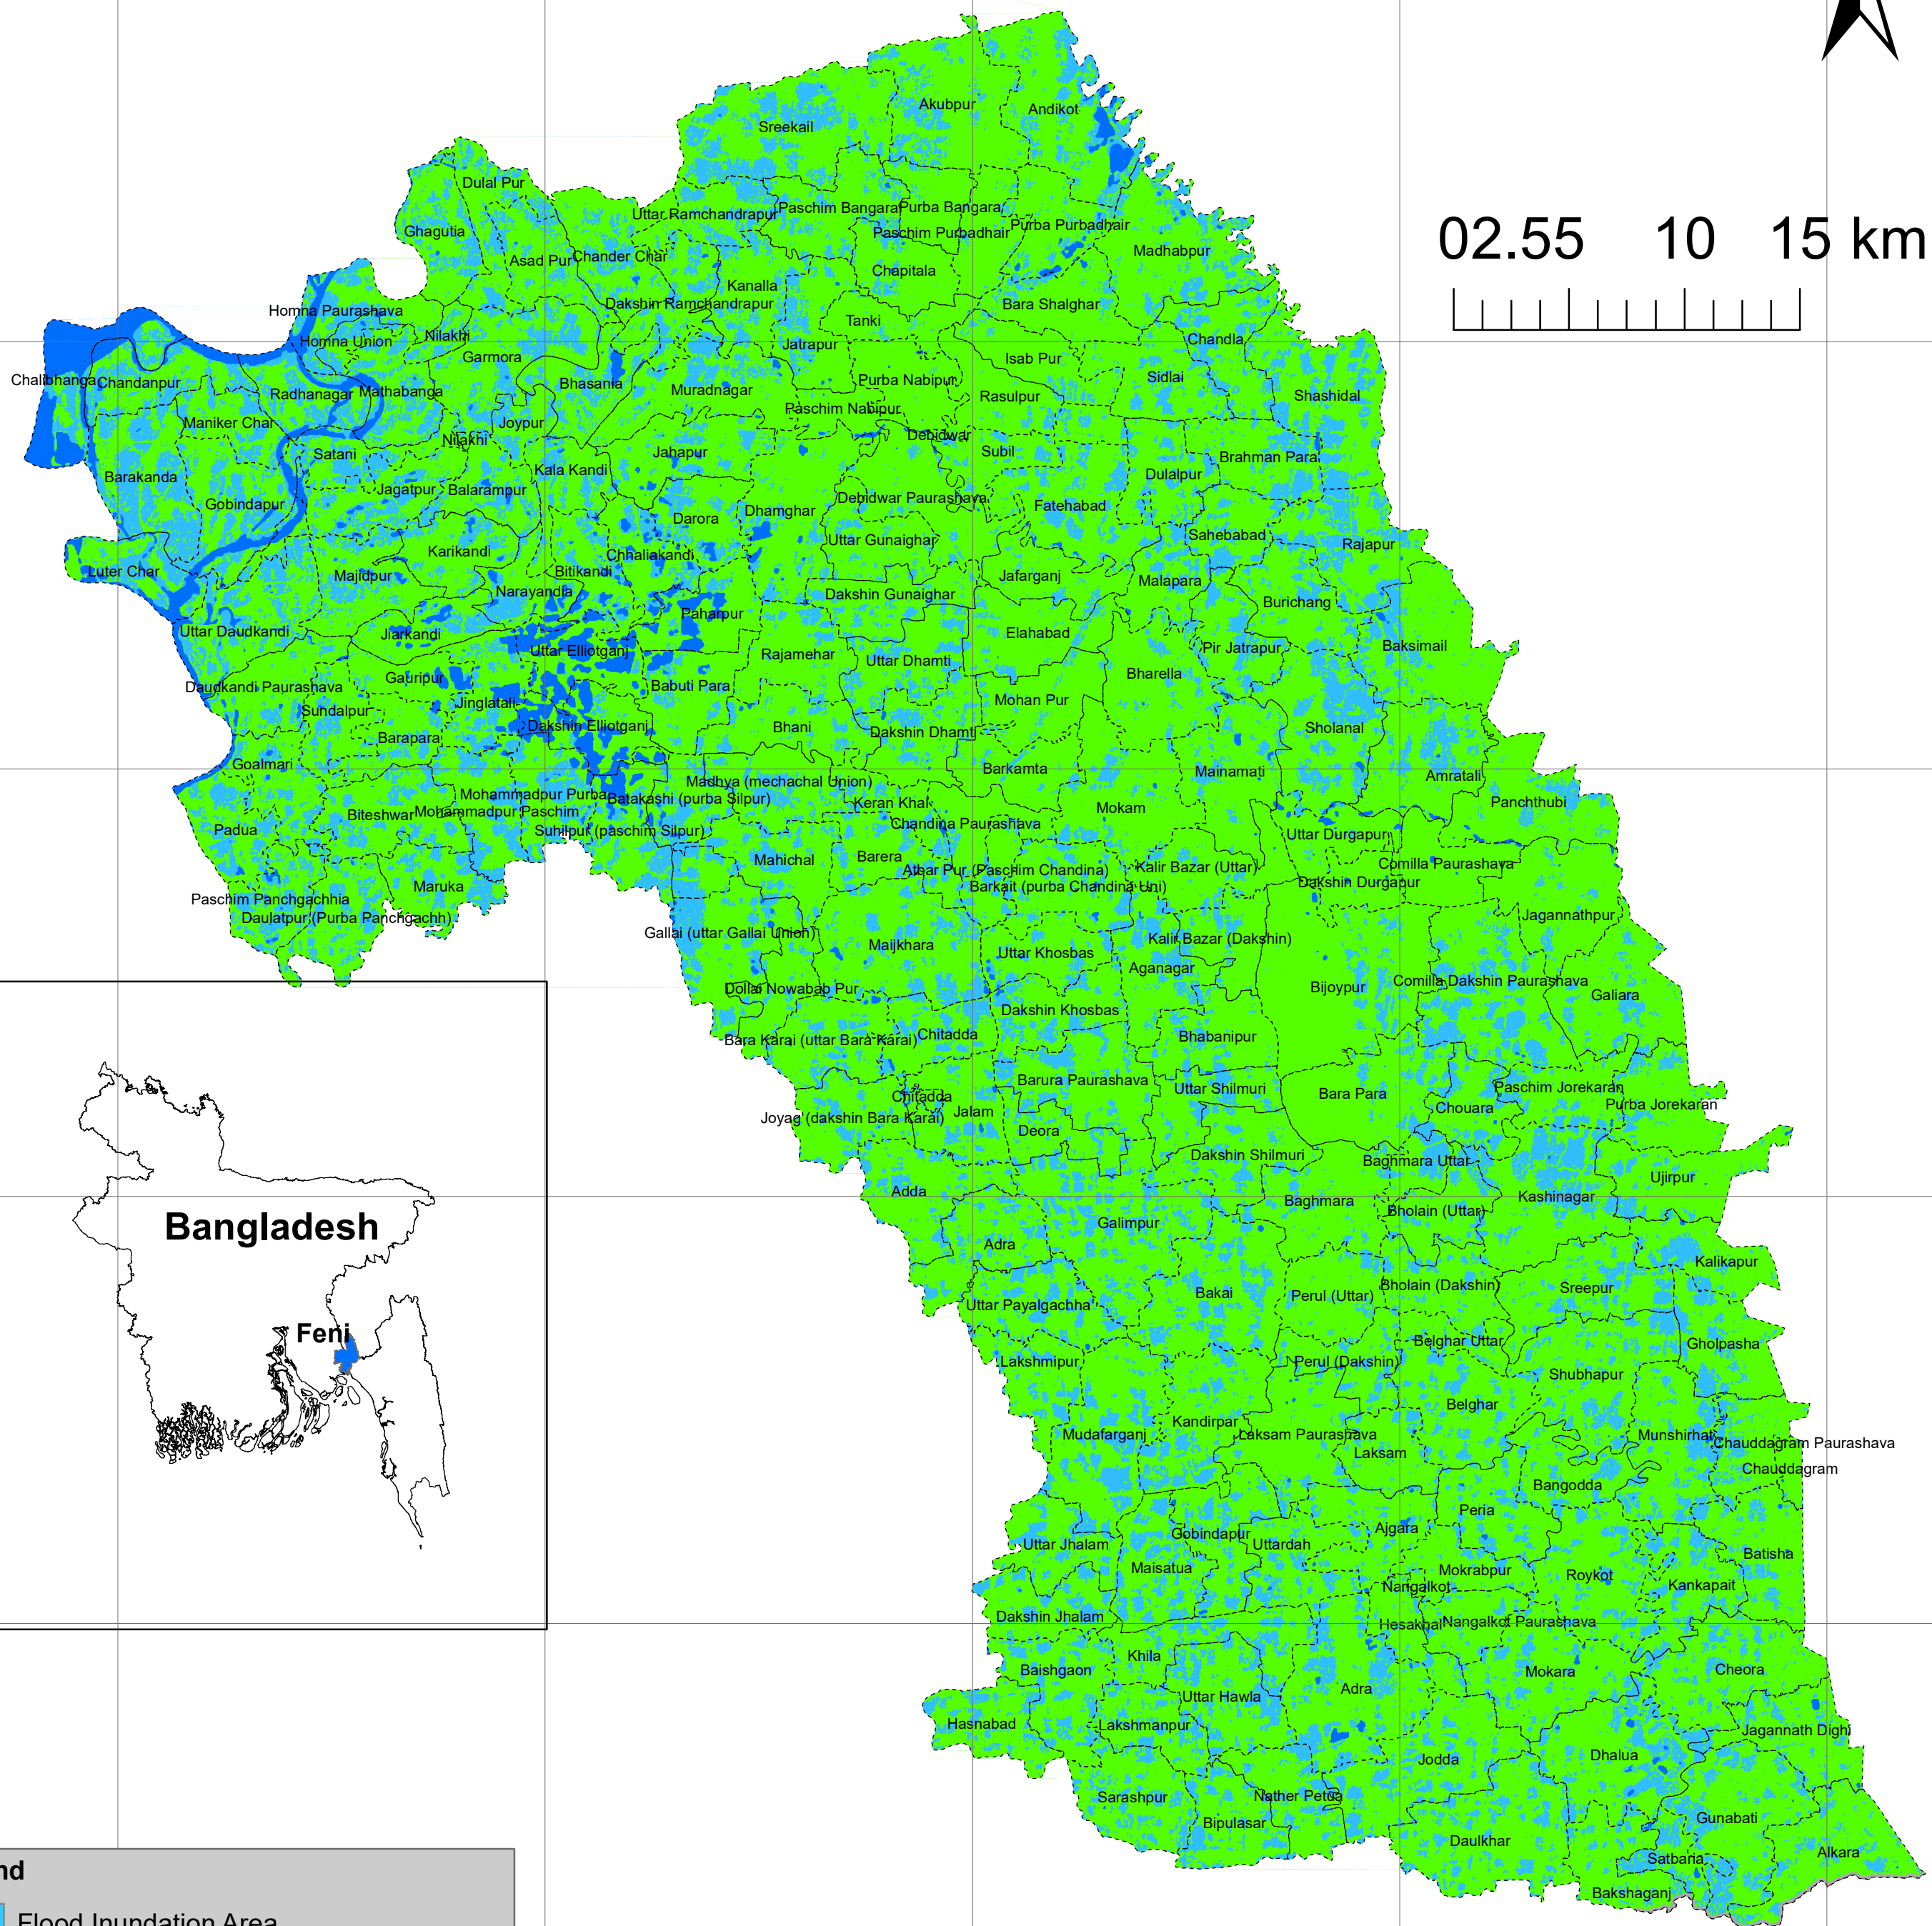

# Flood Inundation Map of 2024

(Flood inundated areas on 24 August 2024)

02.55 10 15 km

**Legend**

- Flood Inundation Area
- Perennial Waterbodies
- Others