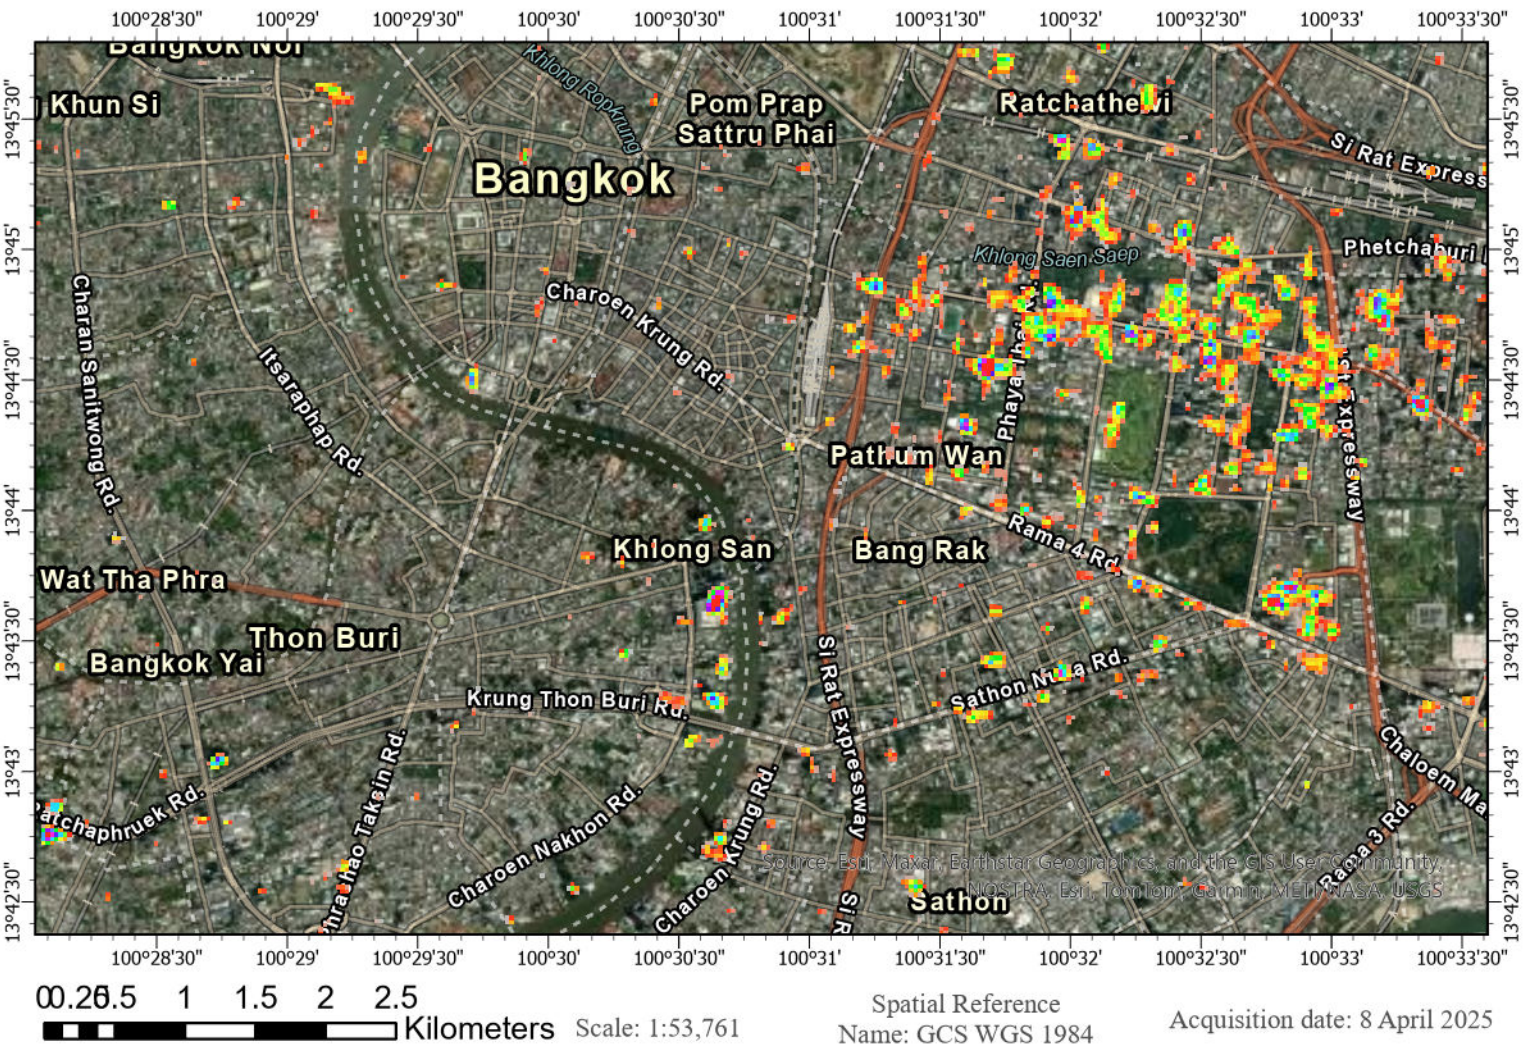

Change Detection in

Bangkok - Thailand

As observed by Sentinel-1 images on the 2nd of April 2025

Description

This map shows areas impacted in Bangkok, Thailand affected by the 7.7-magnitude earthquake that struck Madalay, Myanmar on March 28, 2025. The quake felt across neighbouring countries and caused structural damage and infrastructure disruption.

Legend

Damage Severity

Data Source

Satellite image:
 Pre-image: Sentinel-1, 9 March 2025
 Post-image: Sentinel-1, 2 April 2025

Disclaimer

Accuracy of this product was not validated by ground truth data