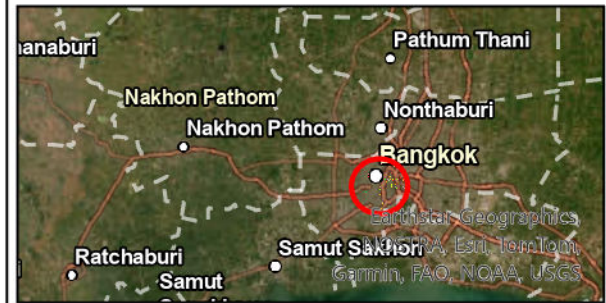

Change Detection in

Bangkok - Thailand

As observed by Sentinel-1 images on the 2nd of April 2025

Description

This map shows areas impacted in Bangkok, Thailand affected by the 7.7-magnitude earthquake that struck Madalay, Myanmar on March 28, 2025. The quake felt across neighbouring countries and caused structural damage and infrastructure disruption.

Legend

Damage Severity

Data Source

Satellite image:
 Pre-image: Sentinel-1, 9 March 2025
 Post-image: Sentinel-1, 2 April 2025

Disclaimer

Accuracy of this product was not validated by ground truth data