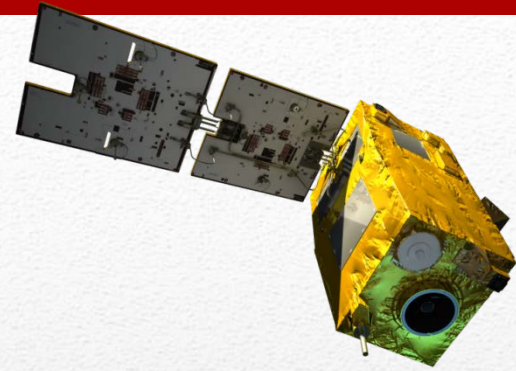

# STI Organization

Until 12/2017, STI has 60 staffs, in which 6 PhD; 6 Doctoral fellows; 25 MSc; 28 engineers & Bachelor.

---

- STI is currently responsible for mission planning and control of the Vietnam Natural Resource Environment Disaster Monitoring Satellite (VNREDSat – 1).
- 18/11/2015: STI was accepted as a SA-DPN/DAN

# VNREDSat-1

- Mission: Earth observation in PAN and 4 spectral bands
- Spatial resolution: **2.5m** (PAN) and **10m** (MS)
- Orbit: **SSO, 680 km** altitude
- Descending local time : **10:30 AM**
- Revisit time: **3 days**
- Platform dimension: **600 mm x 570 mm x 500 mm**
- Total mass: **~130kg**
- Life-time: **5 years (guaranteed)**
- Launch: May 7, 2013