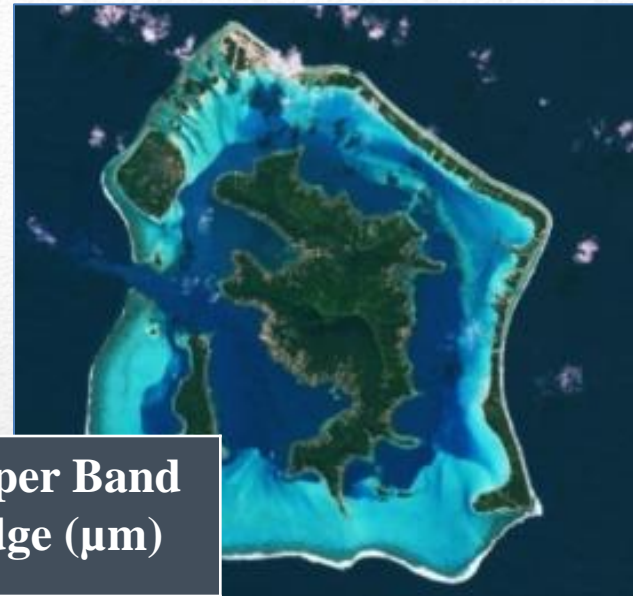

Spectral bands