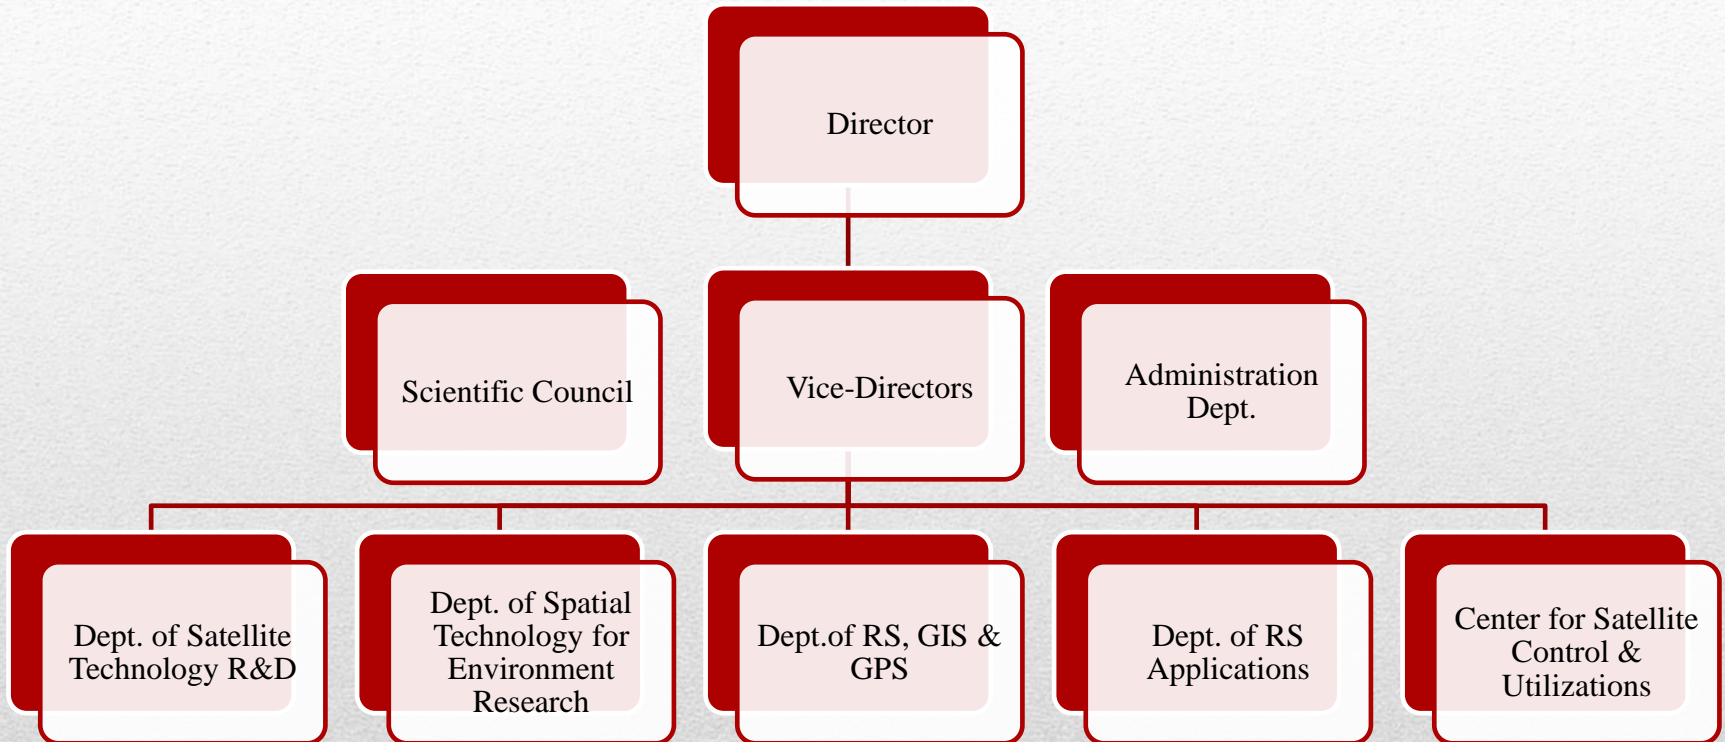

# Space Technology Institute

Space Technology Institute was established on Nov. 20, 2006 by decision number 1549/QĐ-TTg of the Prime Minister to act as the central governmental research institute on space technology.

# STI Organization

Until 12/2017, STI has 60 staffs, in which 6 PhD; 6 Doctoral fellows; 25 MSc; 28 engineers & Bachelor.

---

- STI is currently responsible for mission planning and control of the Vietnam Natural Resource Environment Disaster Monitoring Satellite (VNREDSat – 1).
- 18/11/2015: STI was accepted as a SA-DPN/DAN

## VNREDSat-1 responses to SA EOR

Date	Disaster	Location	Number of scenes
11/01/2017	Flood	Thailand	42
21/01/2017	Flood	Philippines	12
13/02/2017	Earthquake	Philippines	12
21/02/2017	Flood	Indonesia	2
22/02/2017	Land slide	Indonesia	1
05/06/2017	Flash flood	Bangladesh	61
26/06/2017	Land slide	China	3
24/08/2017	Flood	Bangladesh	34
11/10/2017	Flood	Vietnam	0
14/10/2017	Flood	Taiwan	31
20/10/2017	Flood	Philippines	8
20/11/2017	Earthquake	Korea	6
27/11/2017	Volcano Eruption	Indonesia	2
19/12/2017	Cyclone Ockhi	India	100
Total			325