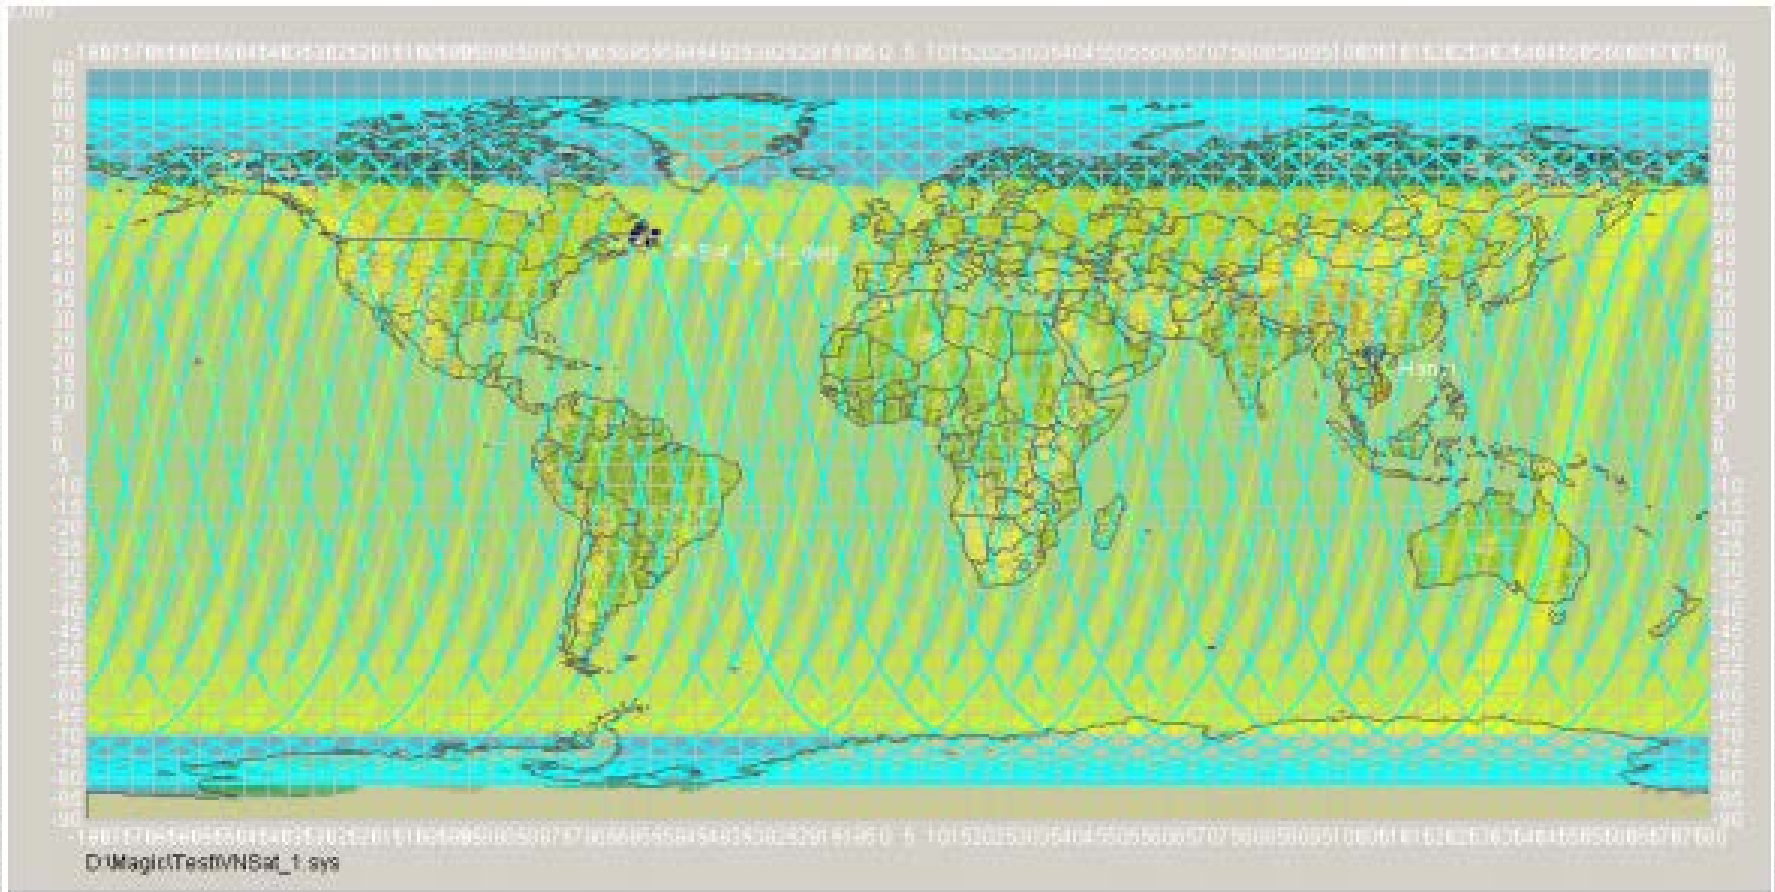

# VNREDSat-1

- Mission: Earth observation in PAN and 4 spectral bands
- Spatial resolution: **2.5m** (PAN) and **10m** (MS)
- Orbit: **SSO, 680 km** altitude
- Descending local time : **10:30 AM**
- Revisit time: **3 days**
- Platform dimension: **600 mm x 570 mm x 500 mm**
- Total mass: **~130kg**
- Life-time: **5 years (guaranteed)**
- Launch: May 7, 2013

# Imaging capability

- Spatial resolution: **2.5m** (PAN) and **10m** (MS)
- Imaging modes: single shot, scanning, stereo
- Swath: **17.5 km**
- Strip length: **823 km** (PAN + MS)
- Number of acquired images per day: **100 scenes**
- Max. acquisition inclined angle: +/- 35 degrees

VNREDSat-1 access corridors over 3 day: whole world coverage

## VNREDSat-1 responses to SA EOR

Date	Disaster	Location	Number of scenes
11/01/2017	Flood	Thailand	42
21/01/2017	Flood	Philippines	12
13/02/2017	Earthquake	Philippines	12
21/02/2017	Flood	Indonesia	2
22/02/2017	Land slide	Indonesia	1
05/06/2017	Flash flood	Bangladesh	61
26/06/2017	Land slide	China	3
24/08/2017	Flood	Bangladesh	34
11/10/2017	Flood	Vietnam	0
14/10/2017	Flood	Taiwan	31
20/10/2017	Flood	Philippines	8
20/11/2017	Earthquake	Korea	6
27/11/2017	Volcano Eruption	Indonesia	2
19/12/2017	Cyclone Ockhi	India	100
Total			325